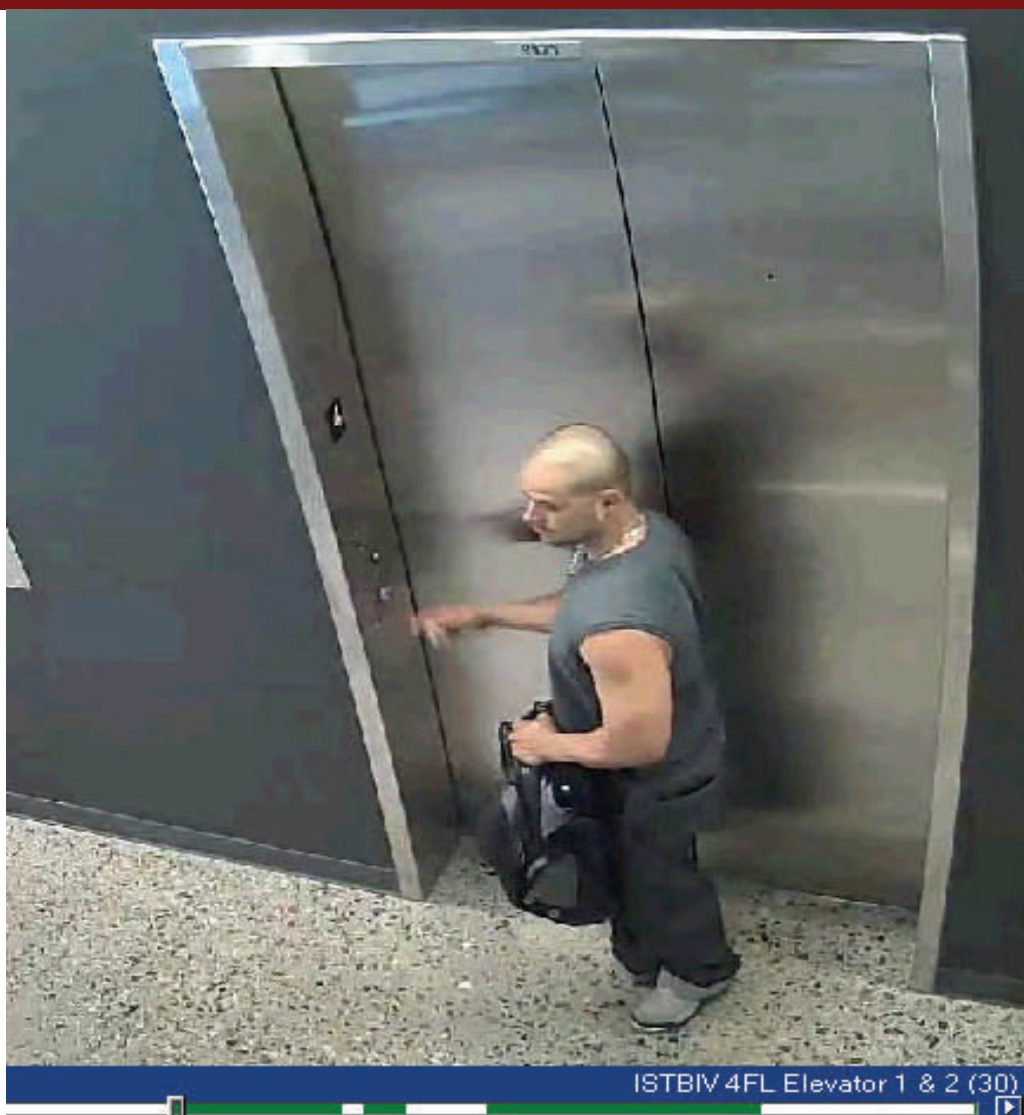

Crime Alert

Residence Hall

Safety Tips:

- Always lock your doors even if you are just going down the hall or next door for a few minutes
- If you see someone or something suspicious, call the ASU Police Department immediately to report it.
- Never leave external doors propped open. If you find a propped open door, close it!
- Always use the 'buddy system' when walking outside after dark.

Join Us In Partnership

ARIZONA STATE UNIVERSITY
POLICE DEPARTMENT

325 E. Apache Blvd.,
Tempe, AZ 85287-1812

For Emergencies

Dial 9-1-1

For Non-Emergencies, dial:

Downtown Campus 602-4963456

Polytechnic Campus: 480-273456

Tempe Campus: 480-965-3456

West Campus: 602-543-3456

**Male Subject stole a backpack with a laptop from ISTB4
#434 on 06/17/2013 approx. 1000 AM.**

Hispanic or white Male, Shaved head, Chain on neck

**If you have any information concerning this incident, please
call the ASU Police Department immediately.**