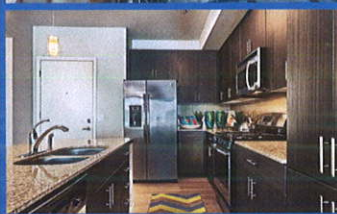

601 W Rio Salado Pkwy, Tempe, AZ 85281
(480) 664-1100 | skywaterapartments.com