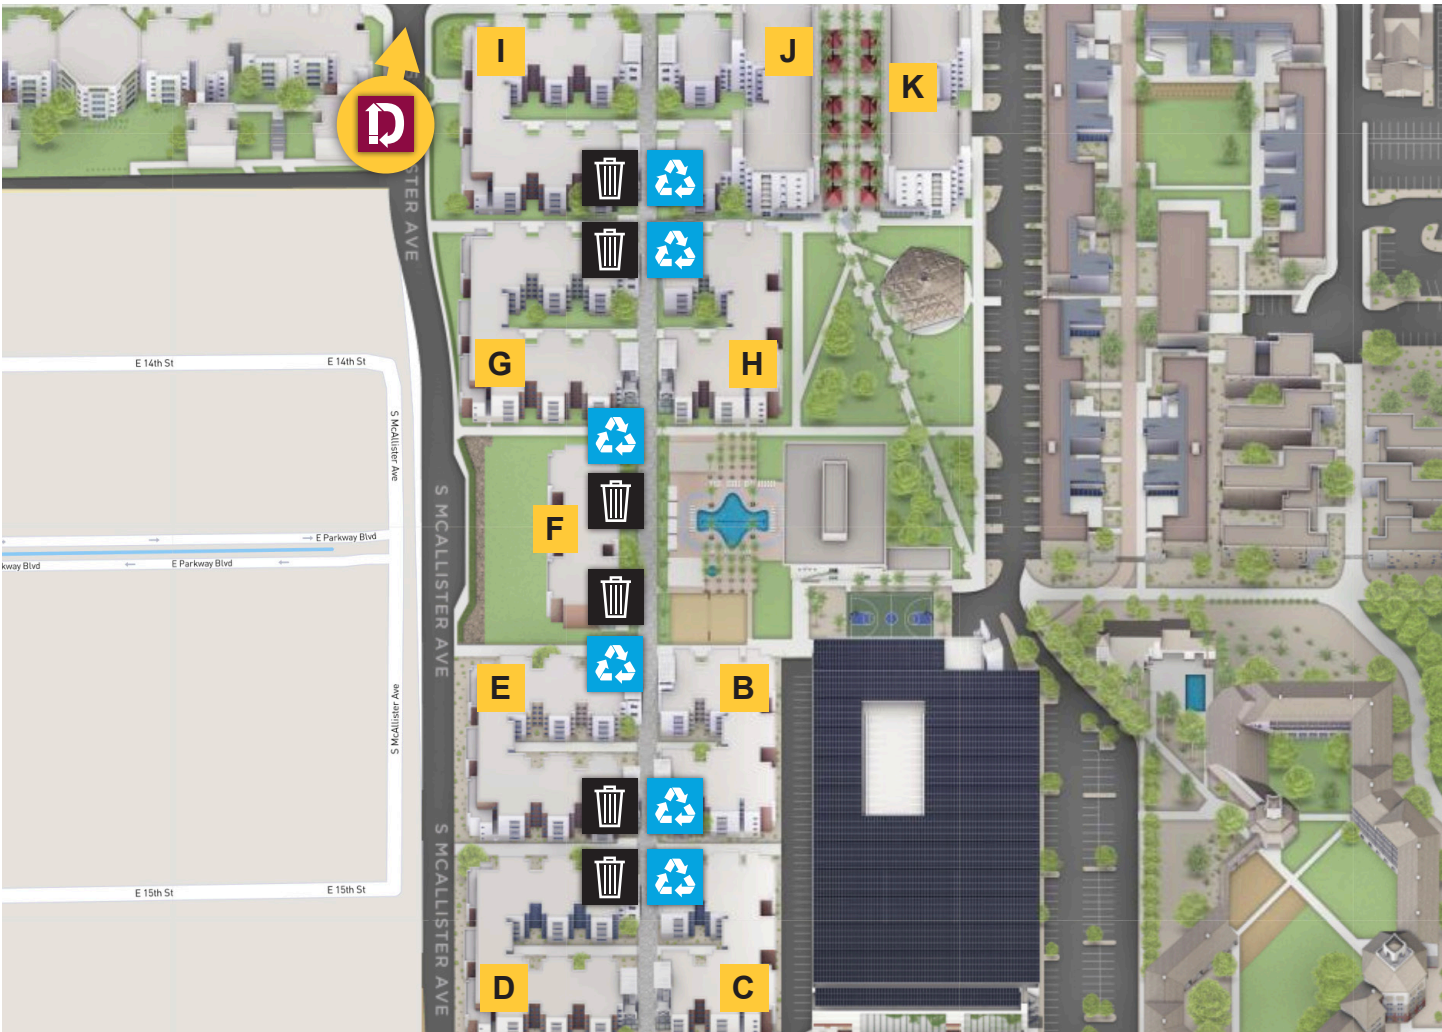

Tempe campus

Residential hall waste map

Vista del Sol

Landfill

Recycle

Donation bin

Donation bin located at Hassayampa East

ZeroWaste.asu.edu