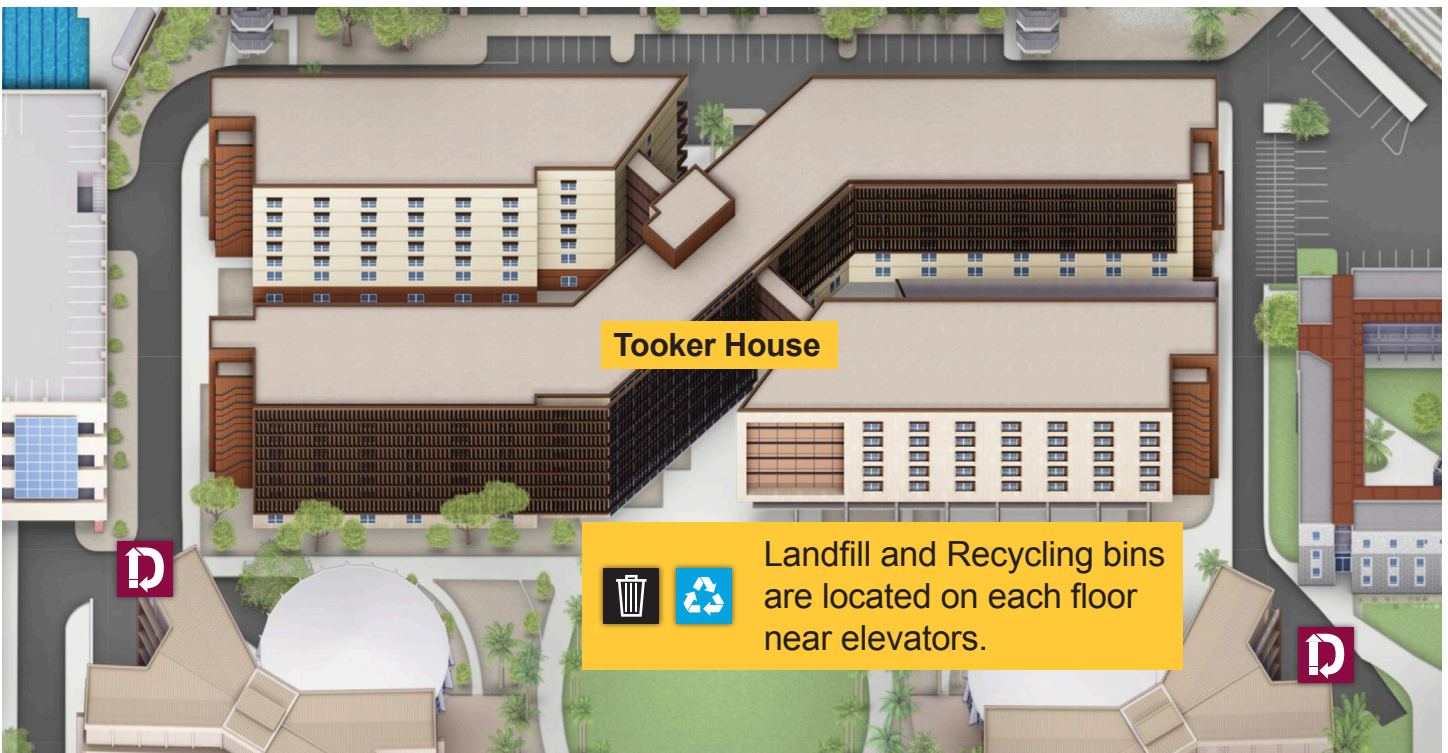

### Tooker House

Landfill

Recycle

Donation bin

Donation bin located at Palo Verde East and West

[ZeroWaste.asu.edu](http://ZeroWaste.asu.edu)