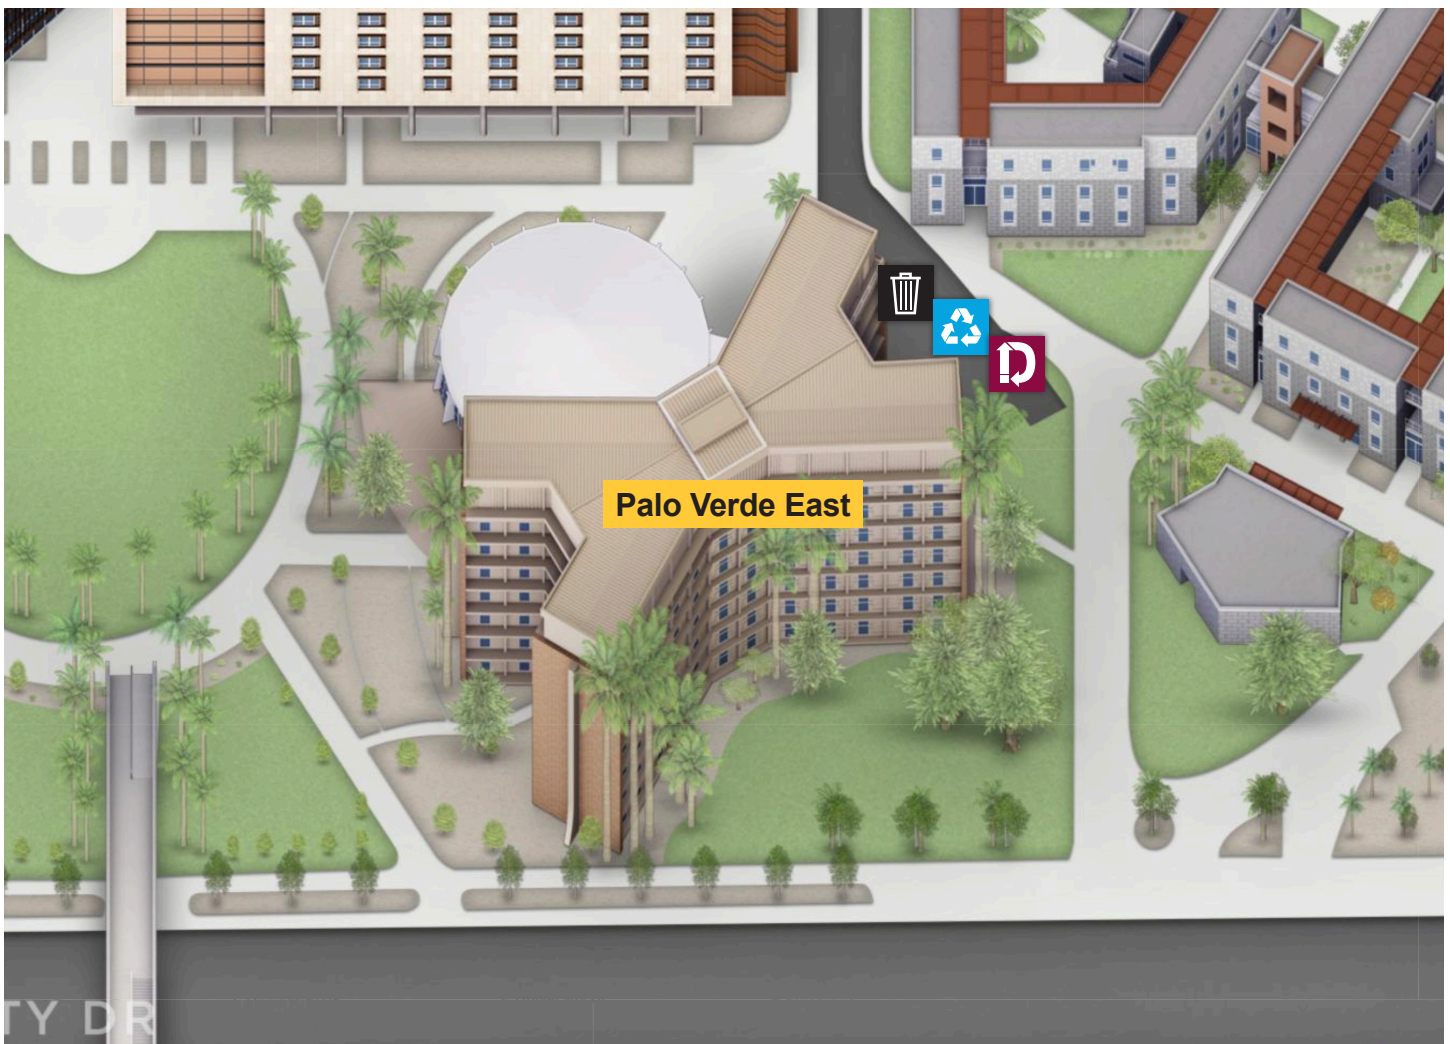

Tempe campus

Residential hall waste map

Palo Verde East

Landfill

Recycle

Donation bin

ZeroWaste.asu.edu