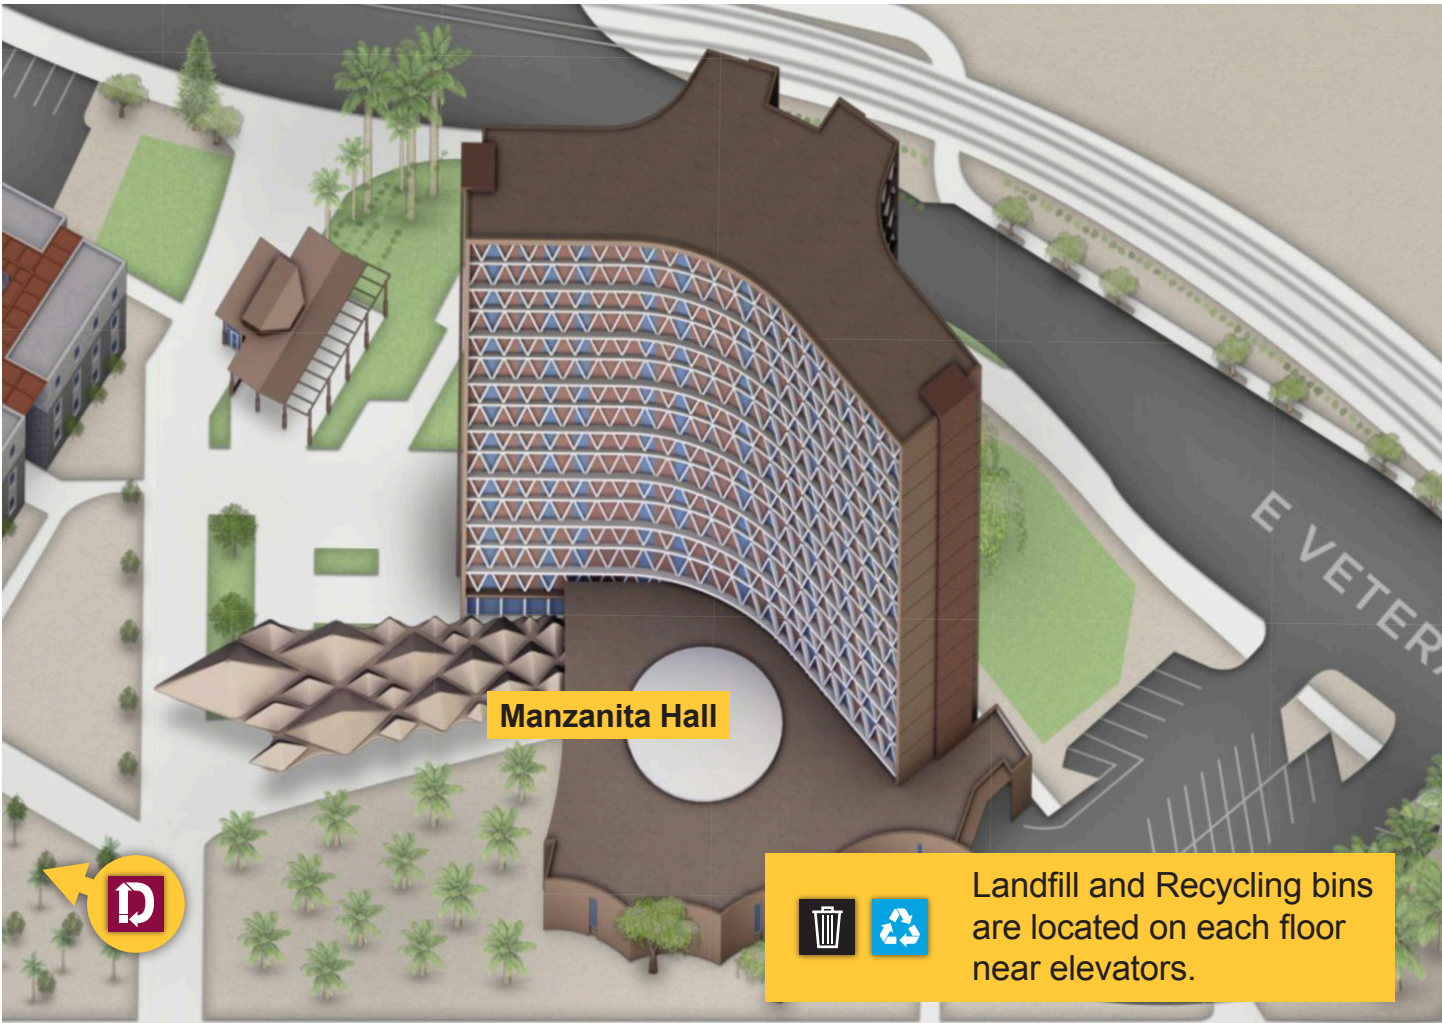

## Manzanita Hall

Landfill

Recycle

Donation bin

Donation bin located at Palo Verde East

[ZeroWaste.asu.edu](http://ZeroWaste.asu.edu)