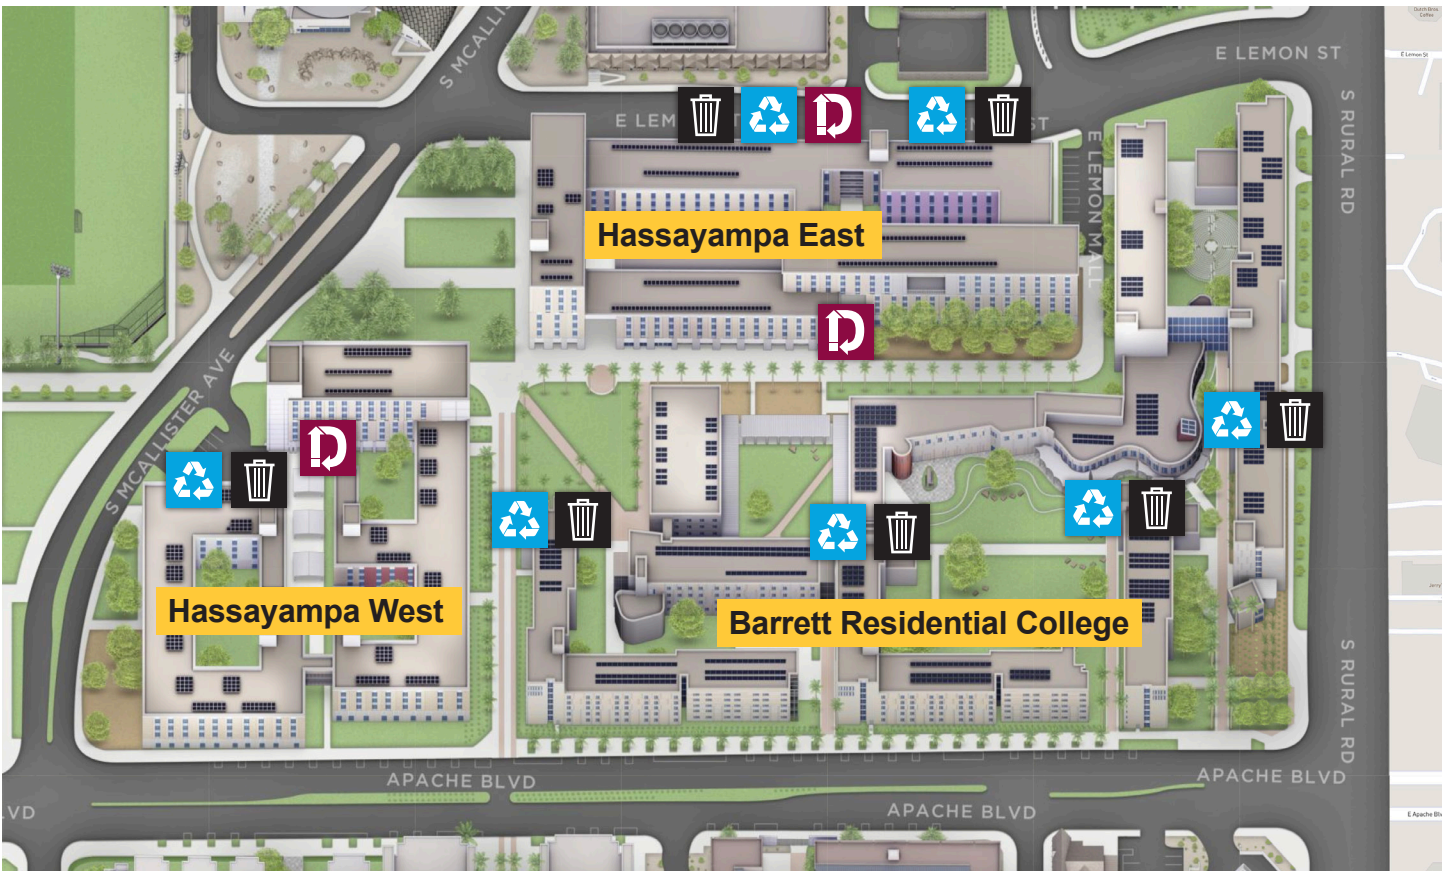

Tempe campus

Residential hall waste map

Barrett Residential College Hassayampa Academic Village

Landfill

Recycle

Donation bin

ZeroWaste.asu.edu