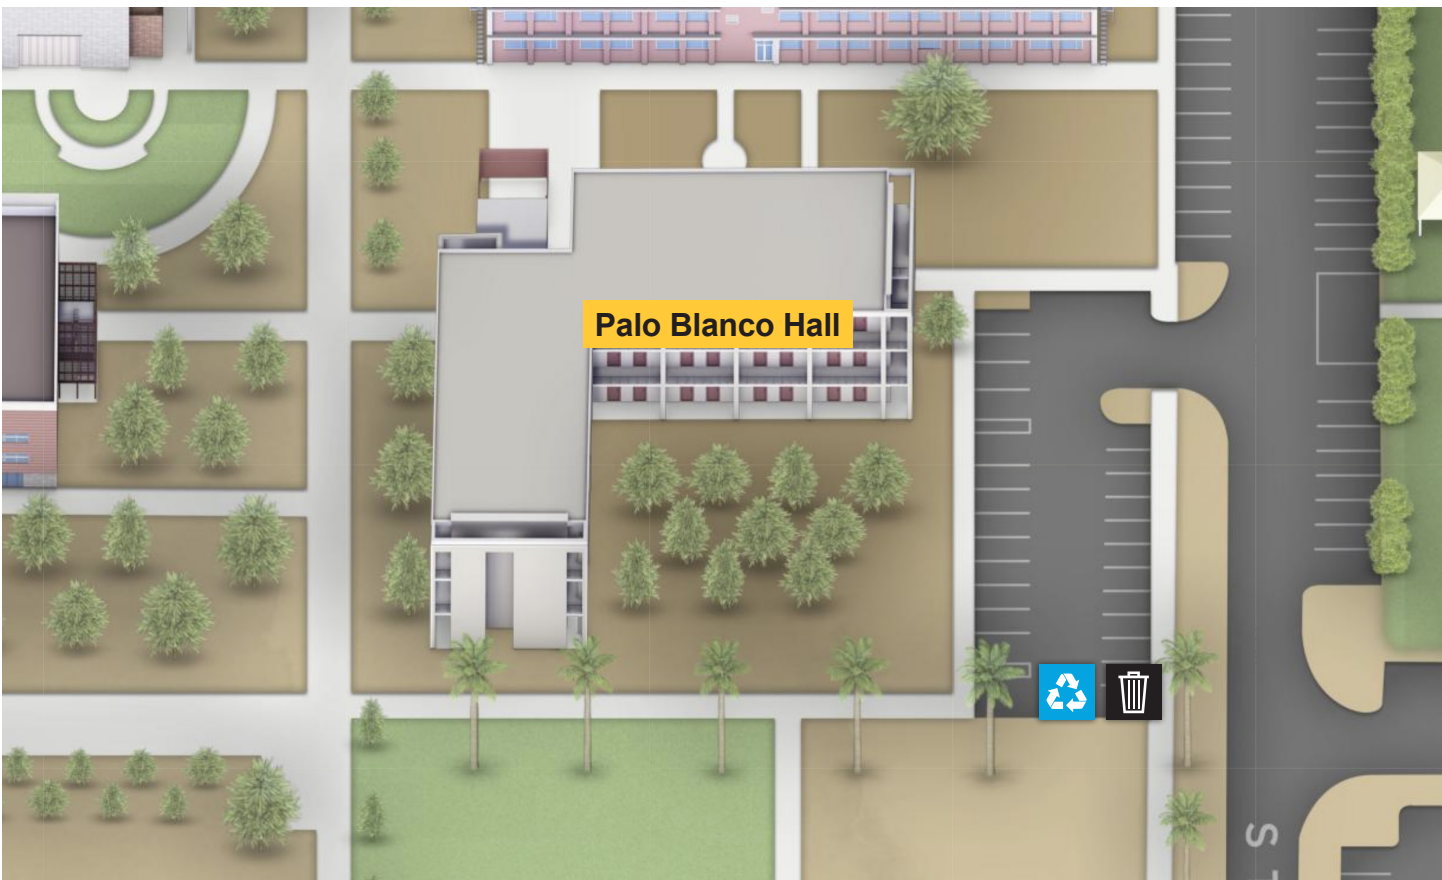

Polytechnic campus

Residential hall waste map

Palo Blanco Hall

Landfill

Recycle

ZeroWaste.asu.edu