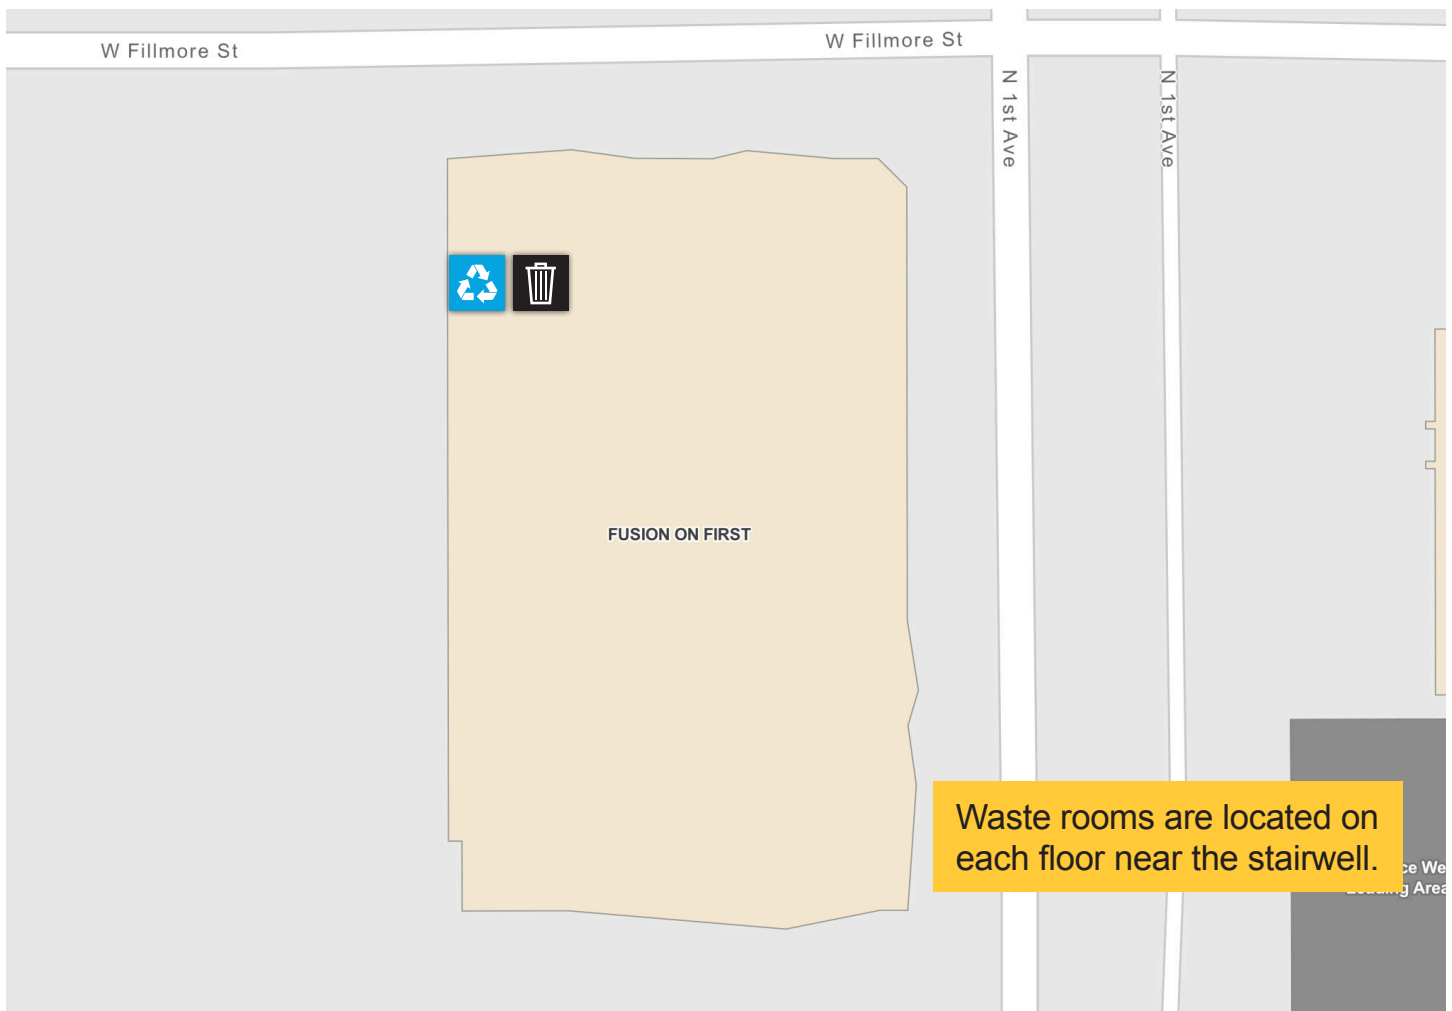

Downtown campus

Residential hall waste map

Fusion on First

Landfill

Recycle

ZeroWaste.asu.edu