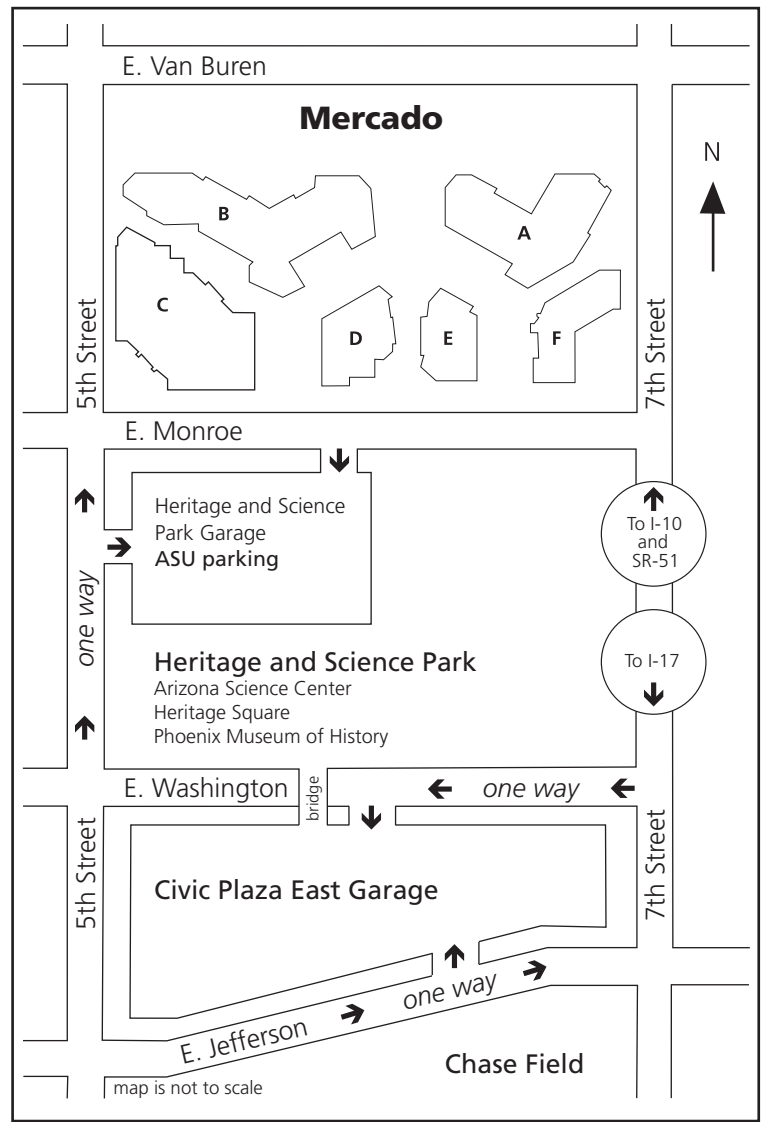

**Arizona State University  
Mercado**

Located at 502 E. Monroe Street (building C).  
Call **(602) 496-1500** for more information.

**Driving Directions**

- From the east valley, take I-10 west (Los Angeles) and exit 7th Street south.
- From the west valley, take I-10 east (Tucson) and exit 7th Street south.
- From north Phoenix, take SR51 south to I-10 west and exit 7th Street south.