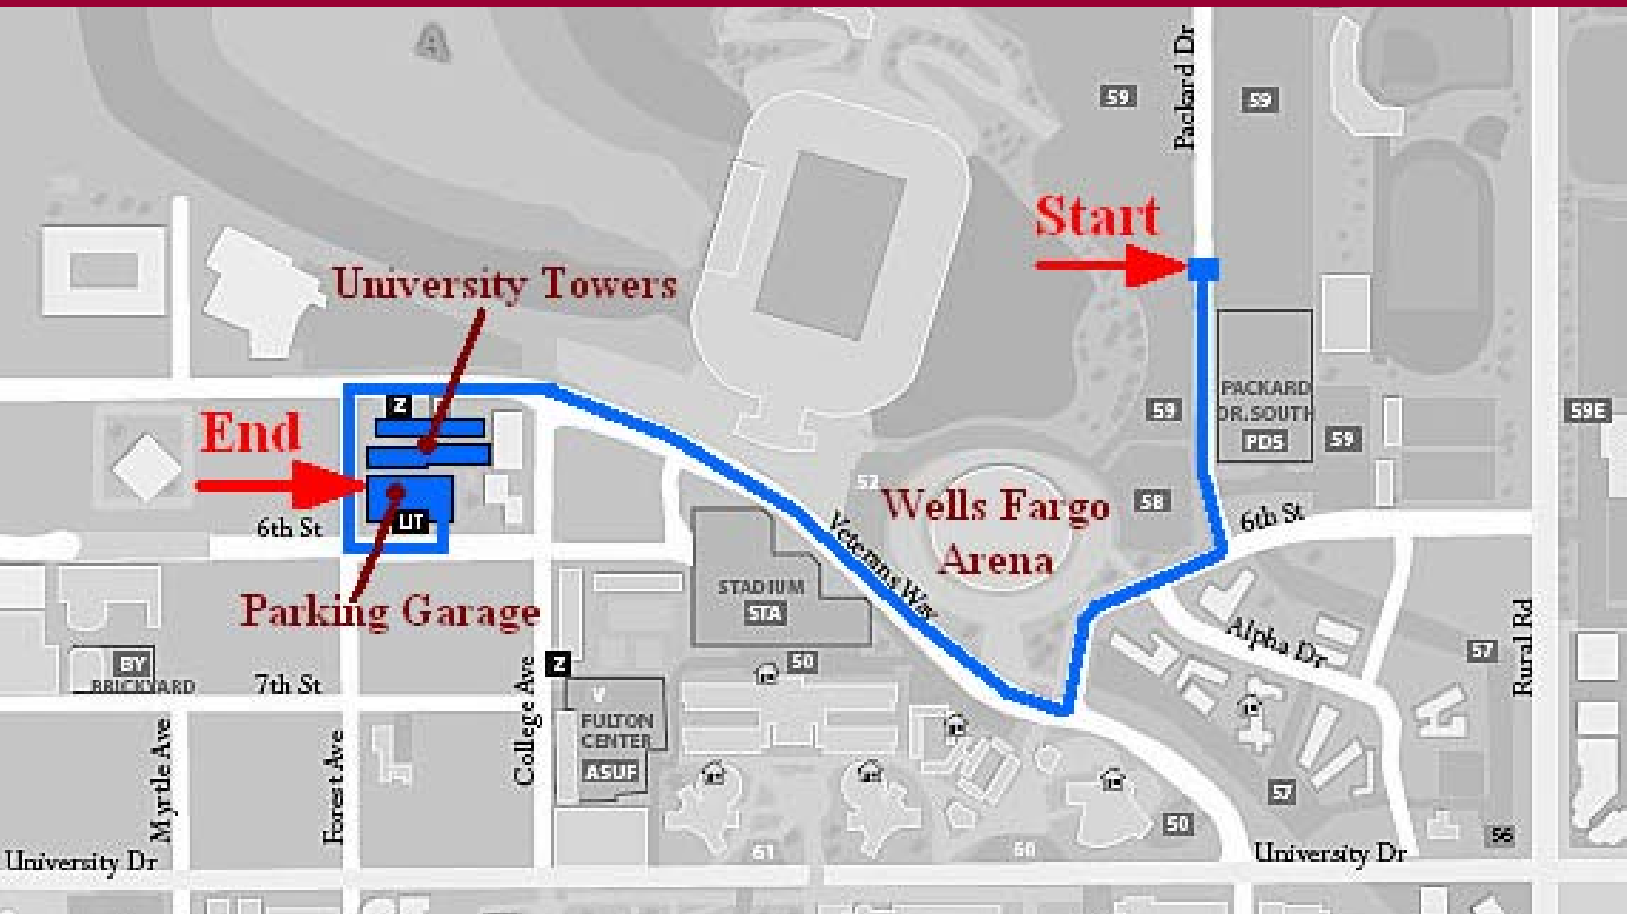

University Towers

Unloading and Parking Instructions

1. Drive south on Packard Drive to 6th Street.
2. Turn right onto 6th Street.
3. At traffic light, turn right onto Veterans Way.
4. Drive west on Veterans Way to College Avenue.
5. Immediately after College Avenue, University Towers will be on your left (South side of the street).
6. Residents moving in may park at one of three locations:
 - University Towers Parking Structure (Turn left at Forest Ave. and then left onto 6th Street. Parking structure will be on your left.)*
 - South side parking meters along 6th Street.**
 - West side parking meters along Forest Avenue.**

* No unloading in the parking structure

**Note: If you park in the City of Tempe metered spaces, you are responsible for paying the meter.

- **Do not park along Red Curbs, in reserved spaces, disabled spaces, block fire hydrants or pedestrian crosswalks.**
- **University Drive, Apache Boulevard and McAllister Avenue are City of Tempe Streets and not under University control. Parking violators will be ticketed and possibly towed by the City.**