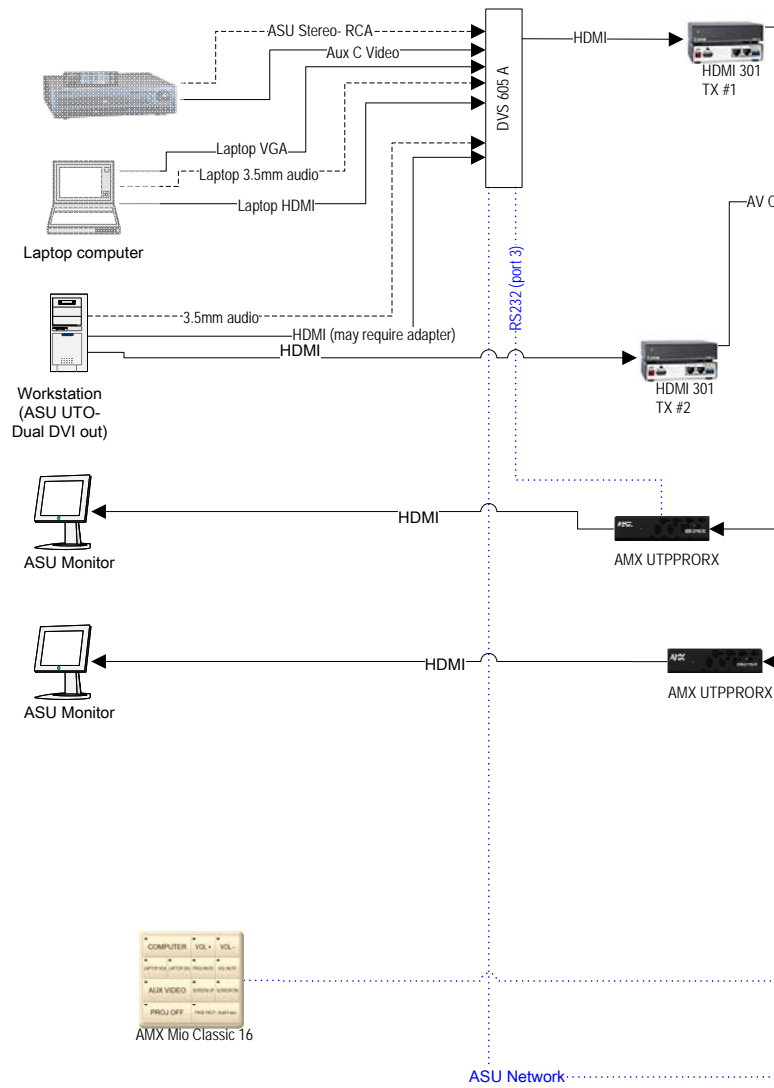

Havasu – Pod Classroom

Teaching Station

Rear Wall/Ceiling

Displays- Front Wall

Havasu Classroom (Music/Admin Building)

Havasu – Shared Pod

Equipment Rack

Master Room Ceiling (Rear)

Displays- Front Wall

Master Room Teaching Station

Room 2 Teaching Station

Room 3 Teaching Station

Room 4 Teaching Station

Havasu – Pod 5 Science Pod

Teaching Station

Equipment Rack

Ceiling

Wet Lab

Dry Lab

Havasu Lecture Hall

Teaching Station

Equipment Rack (Closet Location)

Ceiling