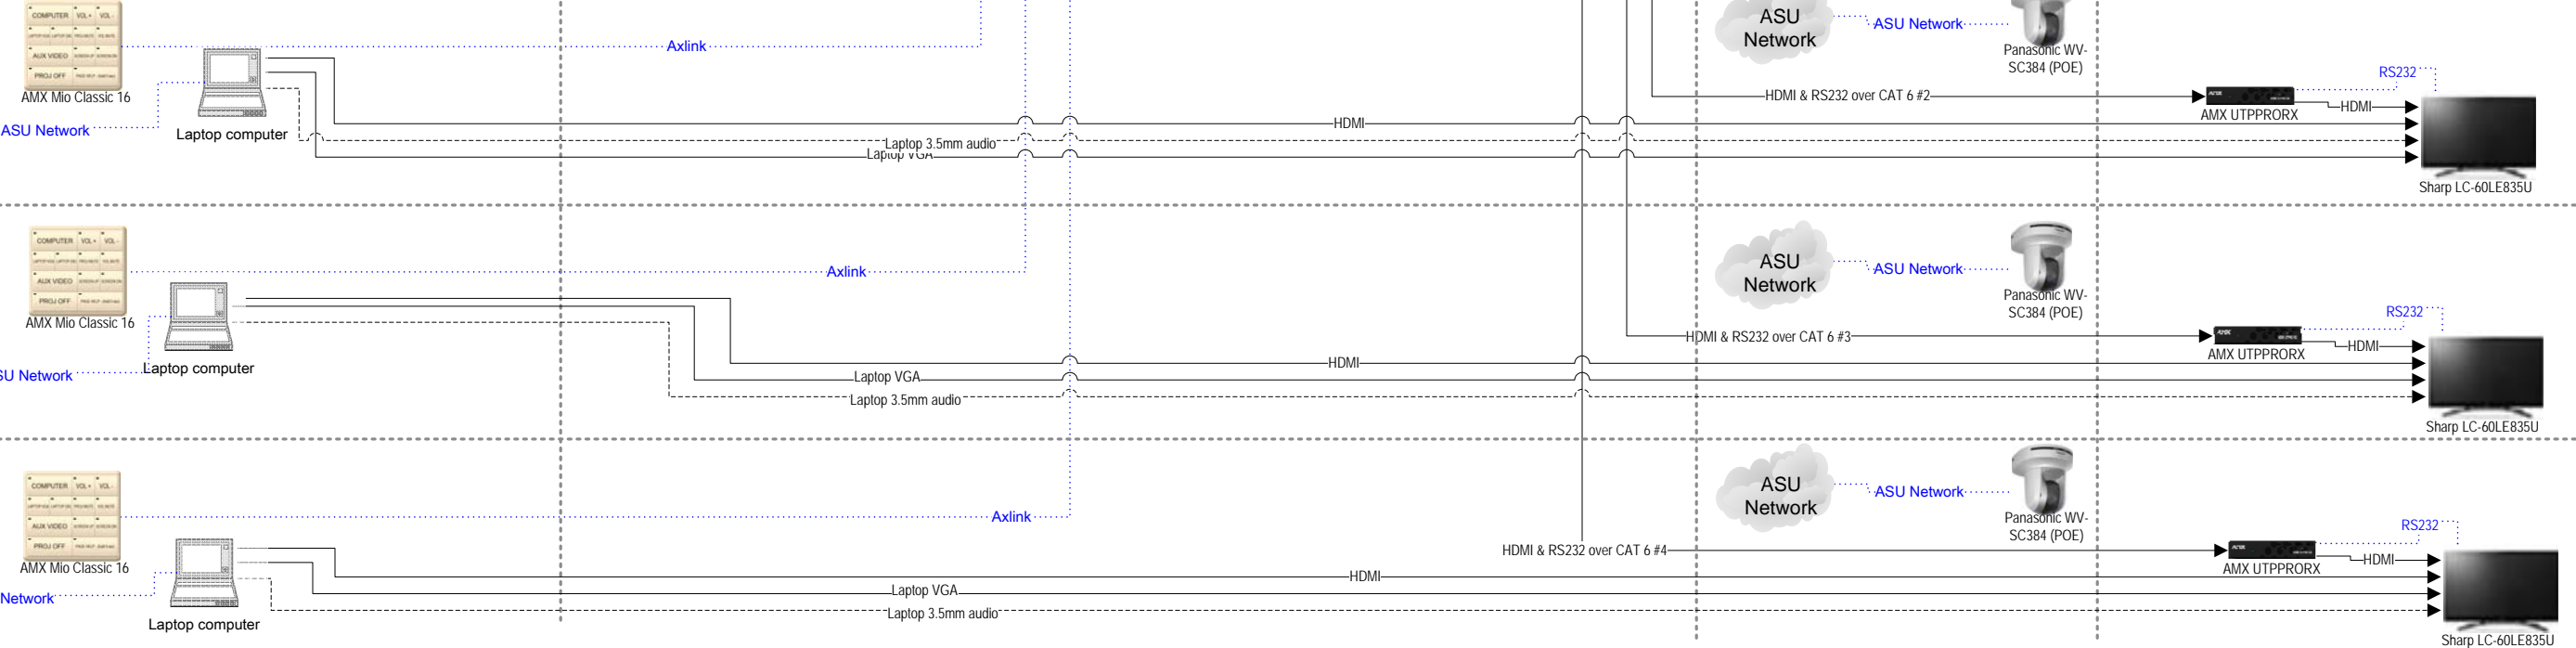

Havasu – Pod Classroom

Teaching Station

Rear Wall/Ceiling

Displays- Front Wall

Havasu Classroom (Music/Admin Building)

Havasu – Shared Pod

Equipment Rack

Master Room Ceiling (Rear)

Displays- Front Wall

Master Room Teaching Station

Room 2 Teaching Station

Room 3 Teaching Station

Room 4 Teaching Station

Havasu – Pod 5 Science Pod

Teaching Station

Equipment Rack

Ceiling

Wet Lab

Dry Lab

Havasu Lecture Hall

Teaching Station

Equipment Rack (Closet Location)

Ceiling