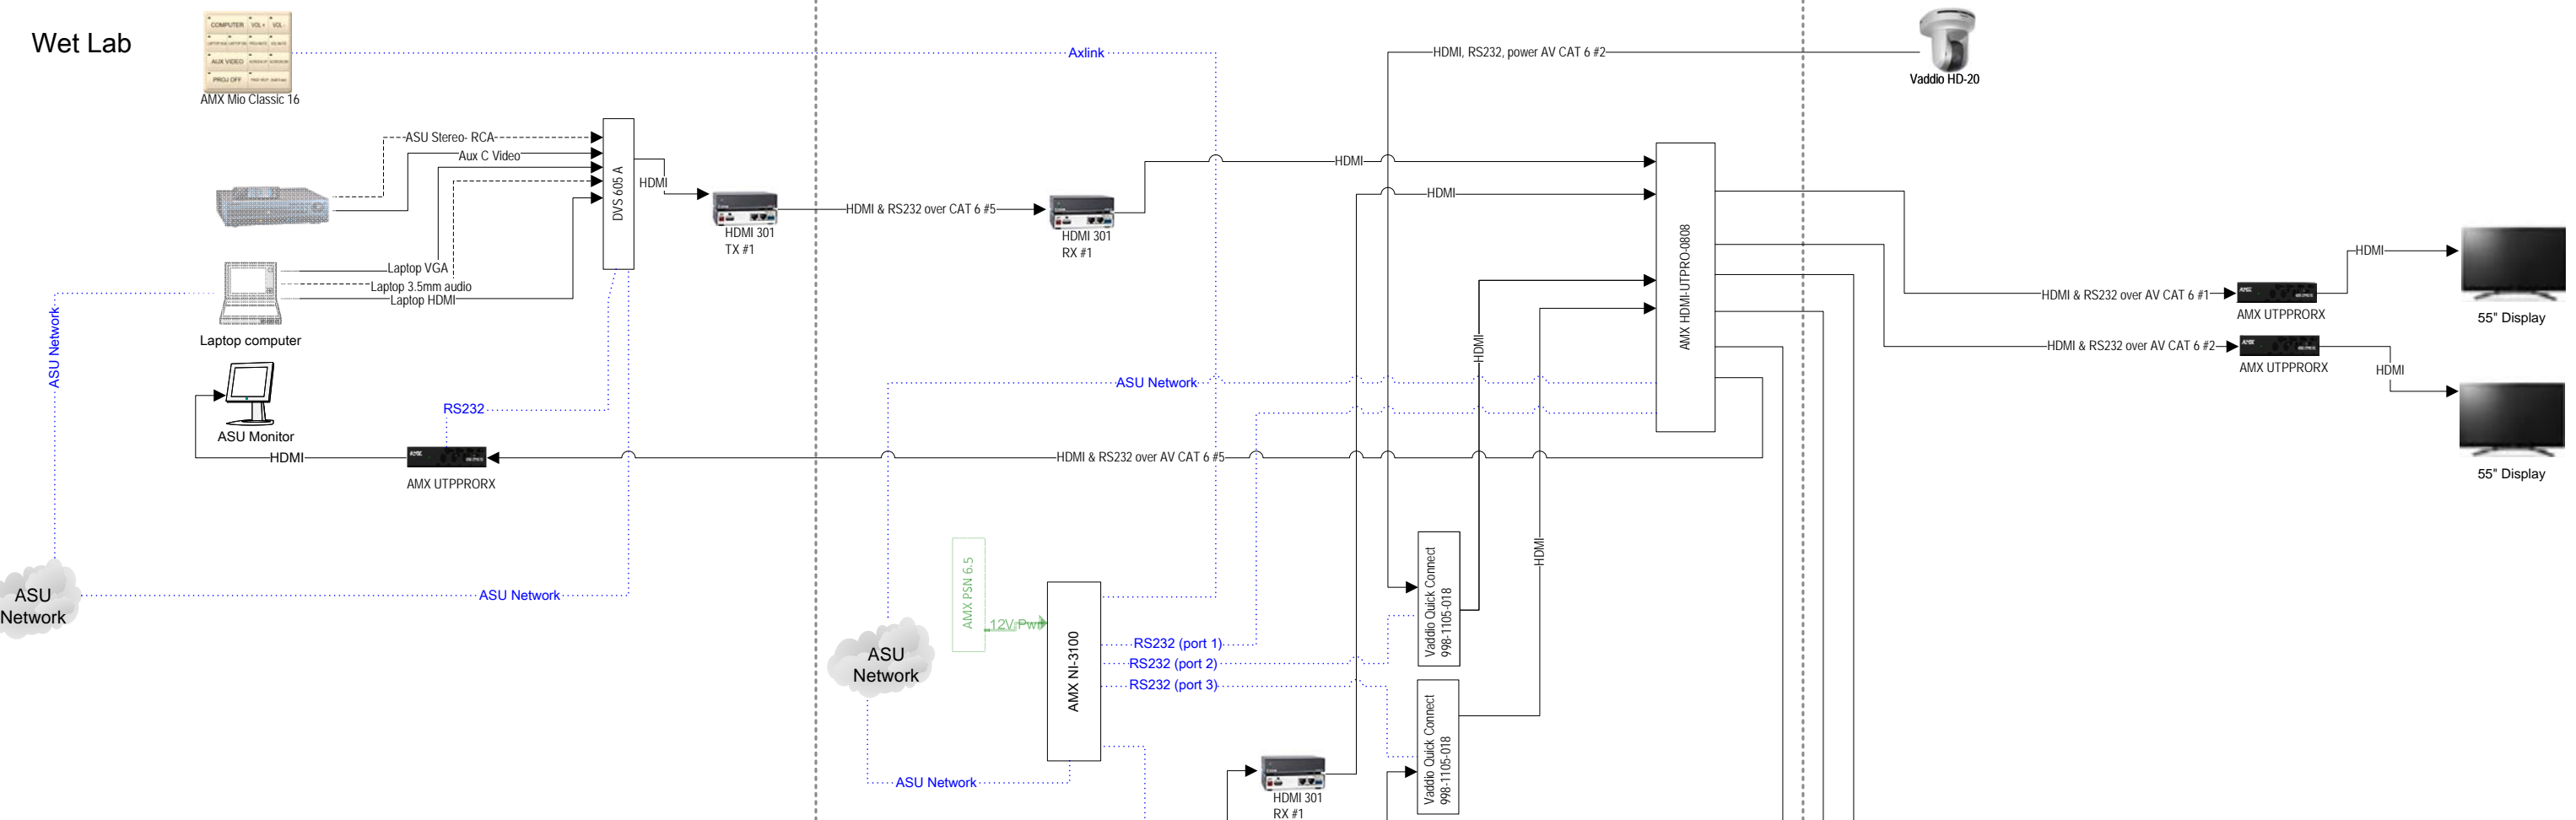

Havasu – Pod Classroom

Teaching Station

Rear Wall/Ceiling

Displays- Front Wall

Havasu Classroom (Music/Admin Building)

Havasu – Shared Pod

Equipment Rack

Master Room Ceiling (Rear)

Displays- Front Wall

Master Room Teaching Station

Room 2 Teaching Station

Room 3 Teaching Station

Room 4 Teaching Station

Havasu – Pod 5 Science Pod

Teaching Station

Equipment Rack

Ceiling

Wet Lab

Dry Lab

Havasu Lecture Hall

Teaching Station

Equipment Rack (Closet Location)

Ceiling