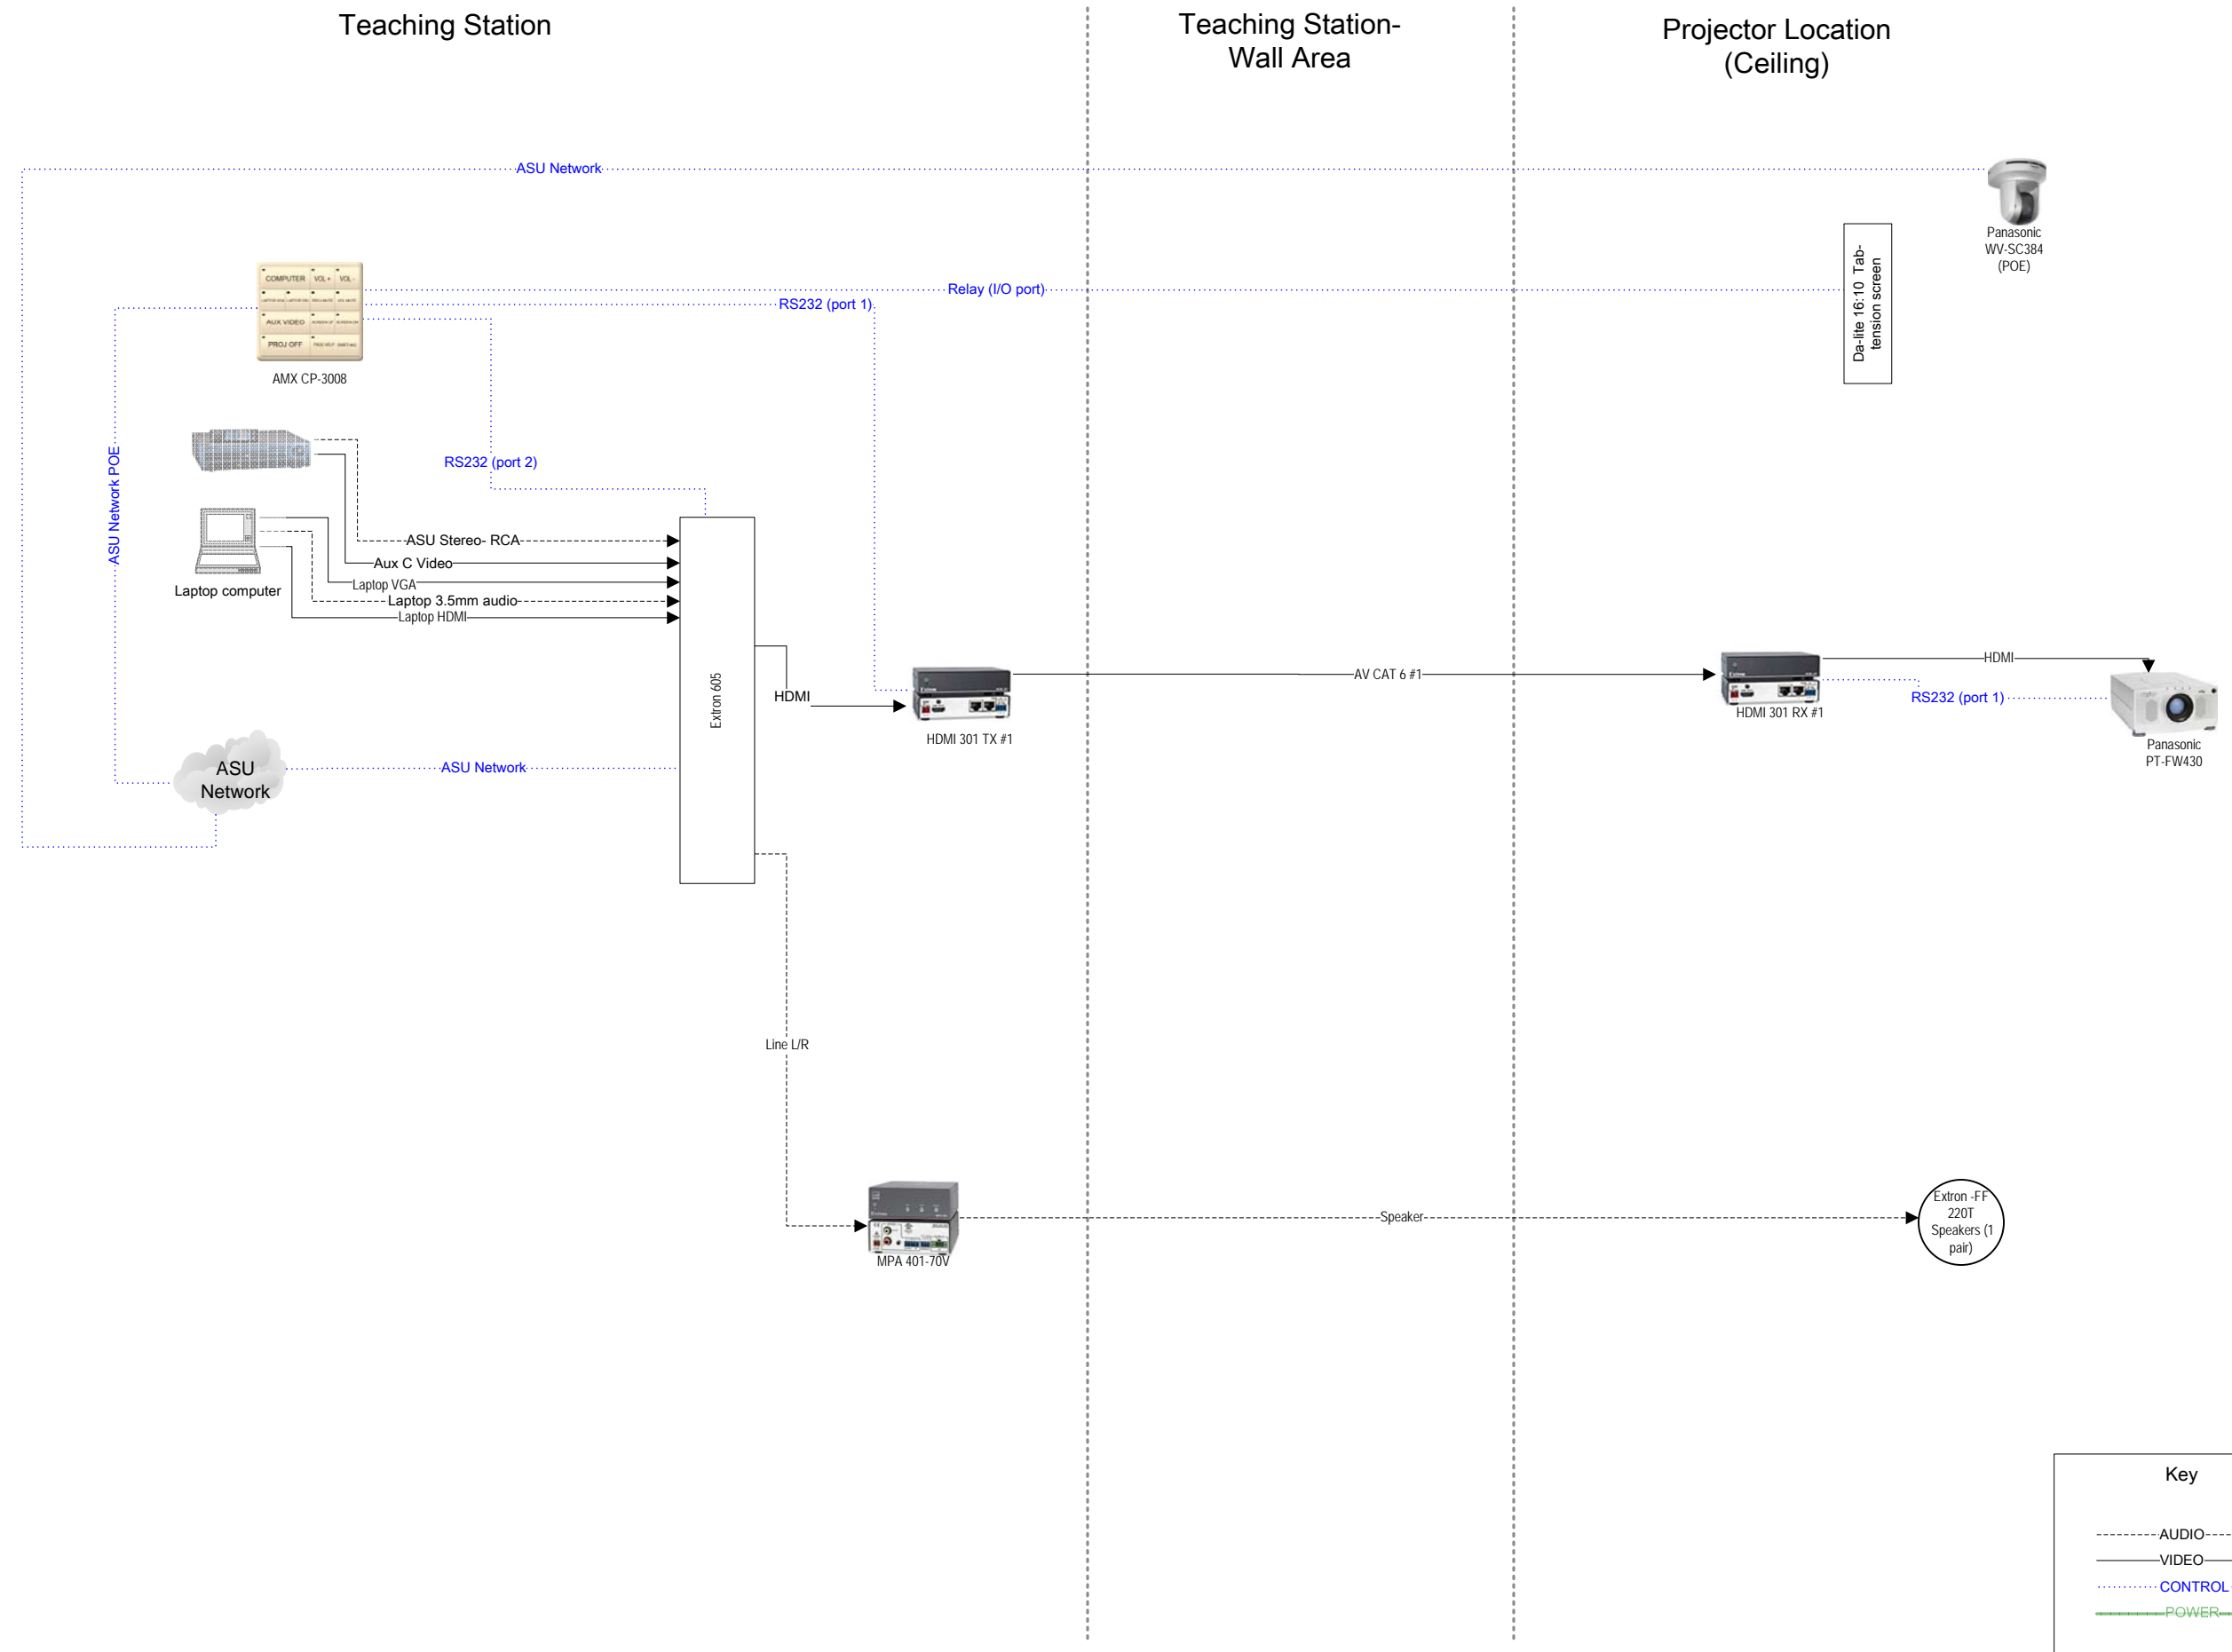

Havasu – Pod Classroom

Teaching Station

Rear Wall/Ceiling

Displays- Front Wall

Havasu Classroom (Music/Admin Building)

Havasu – Shared Pod

Equipment Rack

Master Room Ceiling (Rear)

Displays- Front Wall

Master Room Teaching Station

Room 2 Teaching Station

Room 3 Teaching Station

Room 4 Teaching Station

Havasu – Pod 5 Science Pod

Teaching Station

Equipment Rack

Ceiling

Wet Lab

Dry Lab

Havasu Lecture Hall

Teaching Station

Equipment Rack (Closet Location)

Ceiling