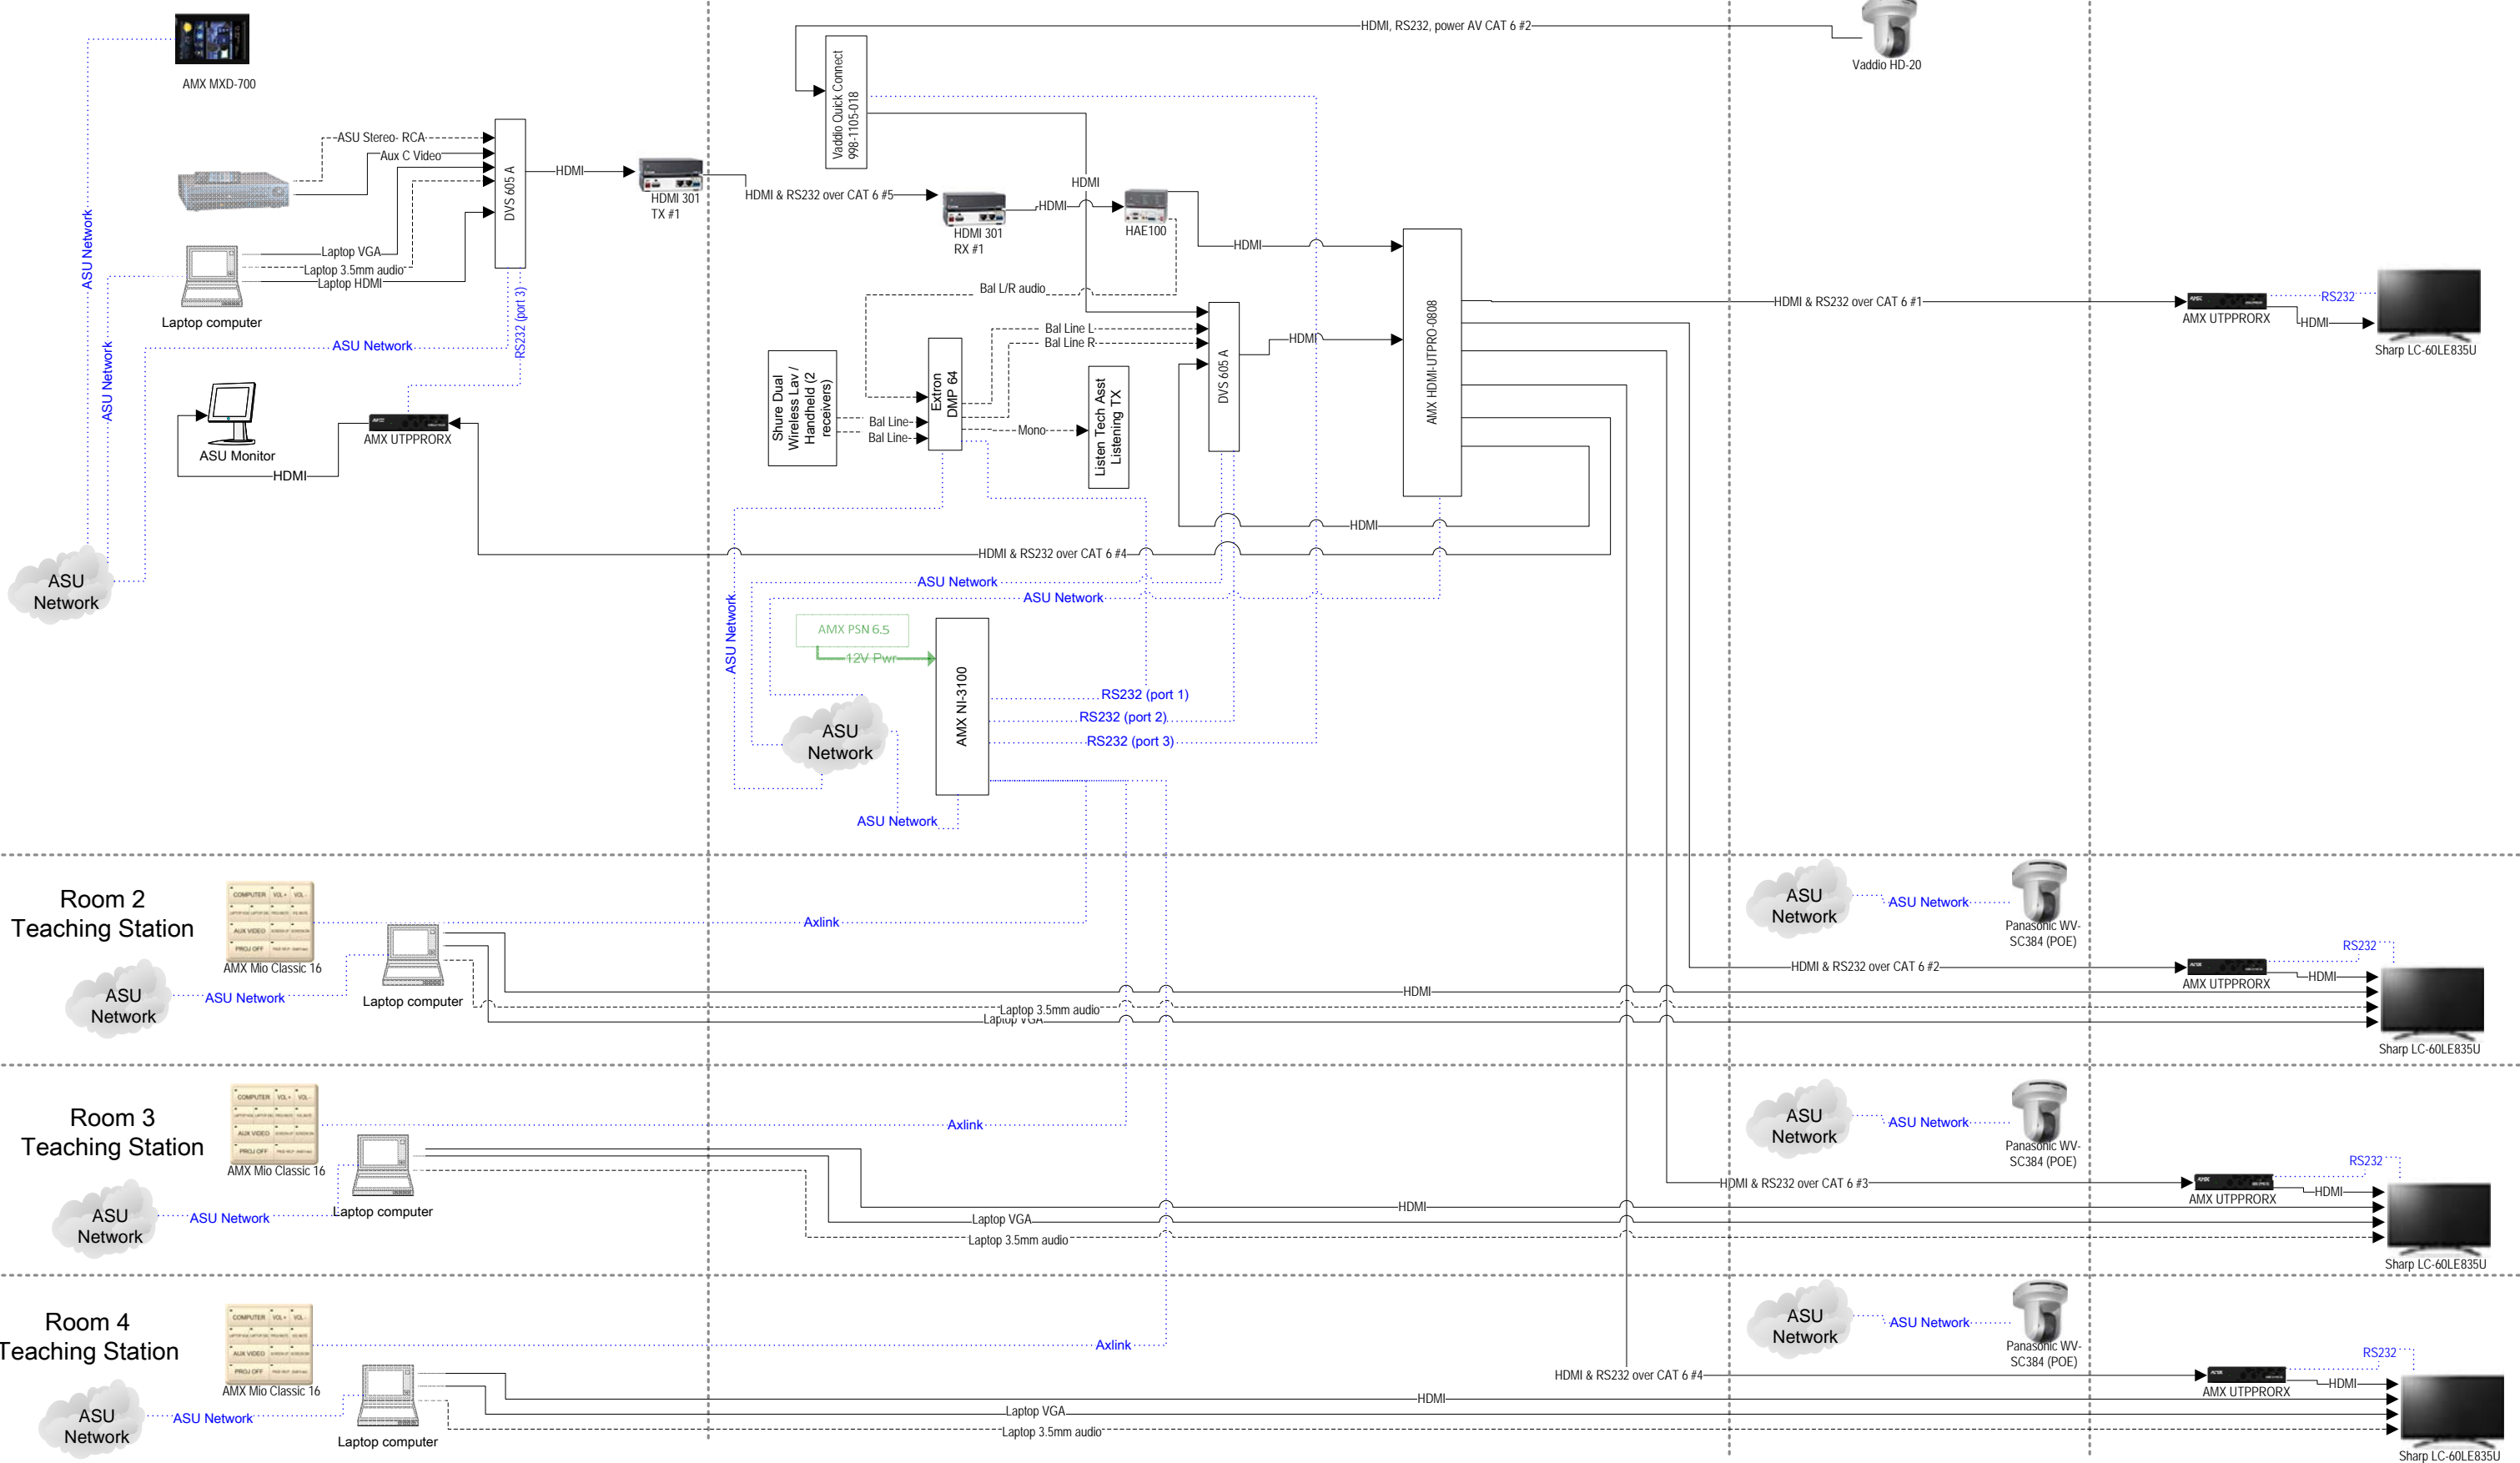

Havasu – Pod Classroom

Teaching Station

Rear Wall/Ceiling

Displays- Front Wall

Havasu Classroom (Music/Admin Building)

Havasu – Shared Pod

Equipment Rack

Master Room Ceiling (Rear)

Displays- Front Wall

Master Room Teaching Station

Room 2 Teaching Station

Room 3 Teaching Station

Room 4 Teaching Station

Havasu – Pod 5 Science Pod

Teaching Station

Equipment Rack

Ceiling

Wet Lab

Dry Lab

Havasu Lecture Hall

Teaching Station

Equipment Rack (Closet Location)

Ceiling