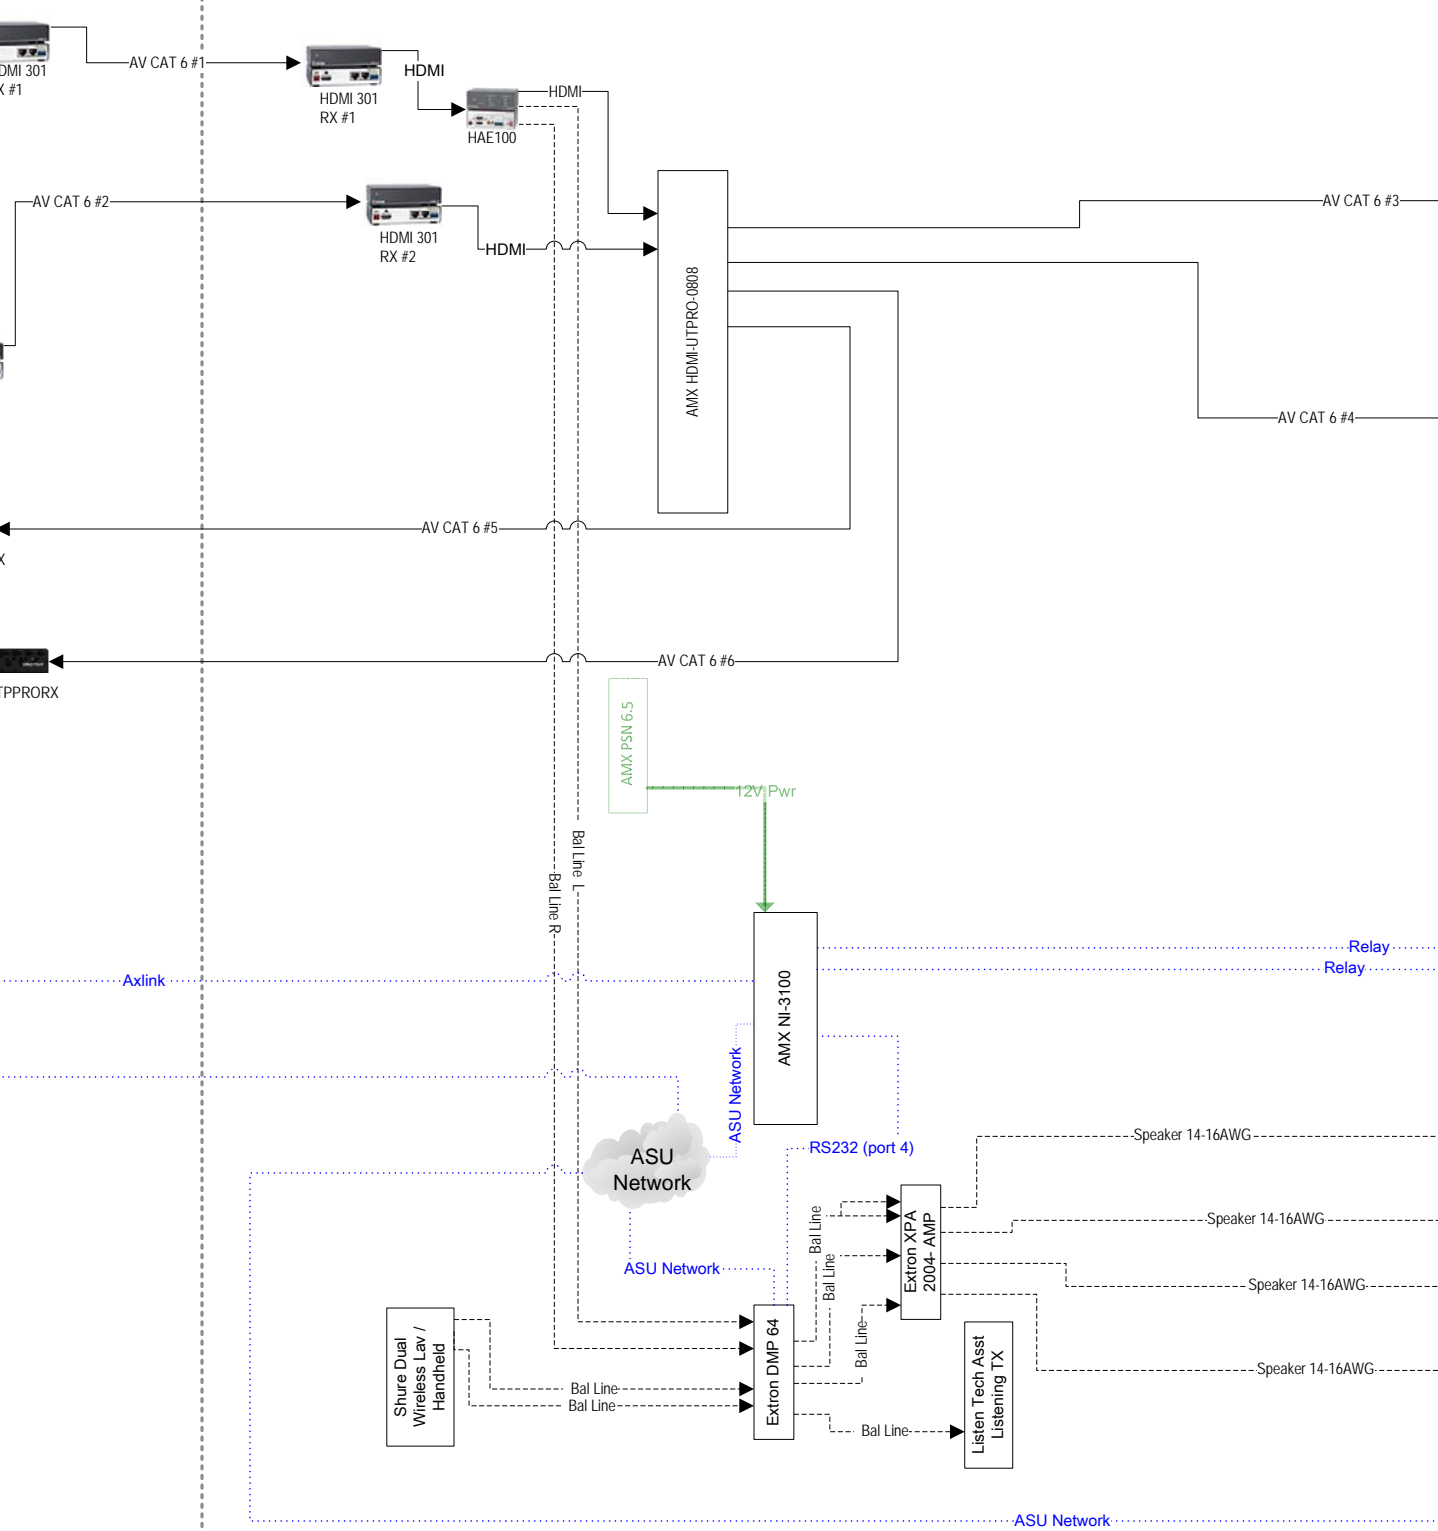

Havasu – Pod Classroom

Teaching Station

Rear Wall/Ceiling

Displays- Front Wall

Havasu Classroom (Music/Admin Building)

Havasu – Shared Pod

Equipment Rack

Master Room Ceiling (Rear)

Displays- Front Wall

Master Room Teaching Station

Room 2 Teaching Station

Room 3 Teaching Station

Room 4 Teaching Station

Havasu – Pod 5 Science Pod

Teaching Station

Equipment Rack

Ceiling

Wet Lab

Dry Lab

Havasu Lecture Hall

Teaching Station

Equipment Rack (Closet Location)

Ceiling