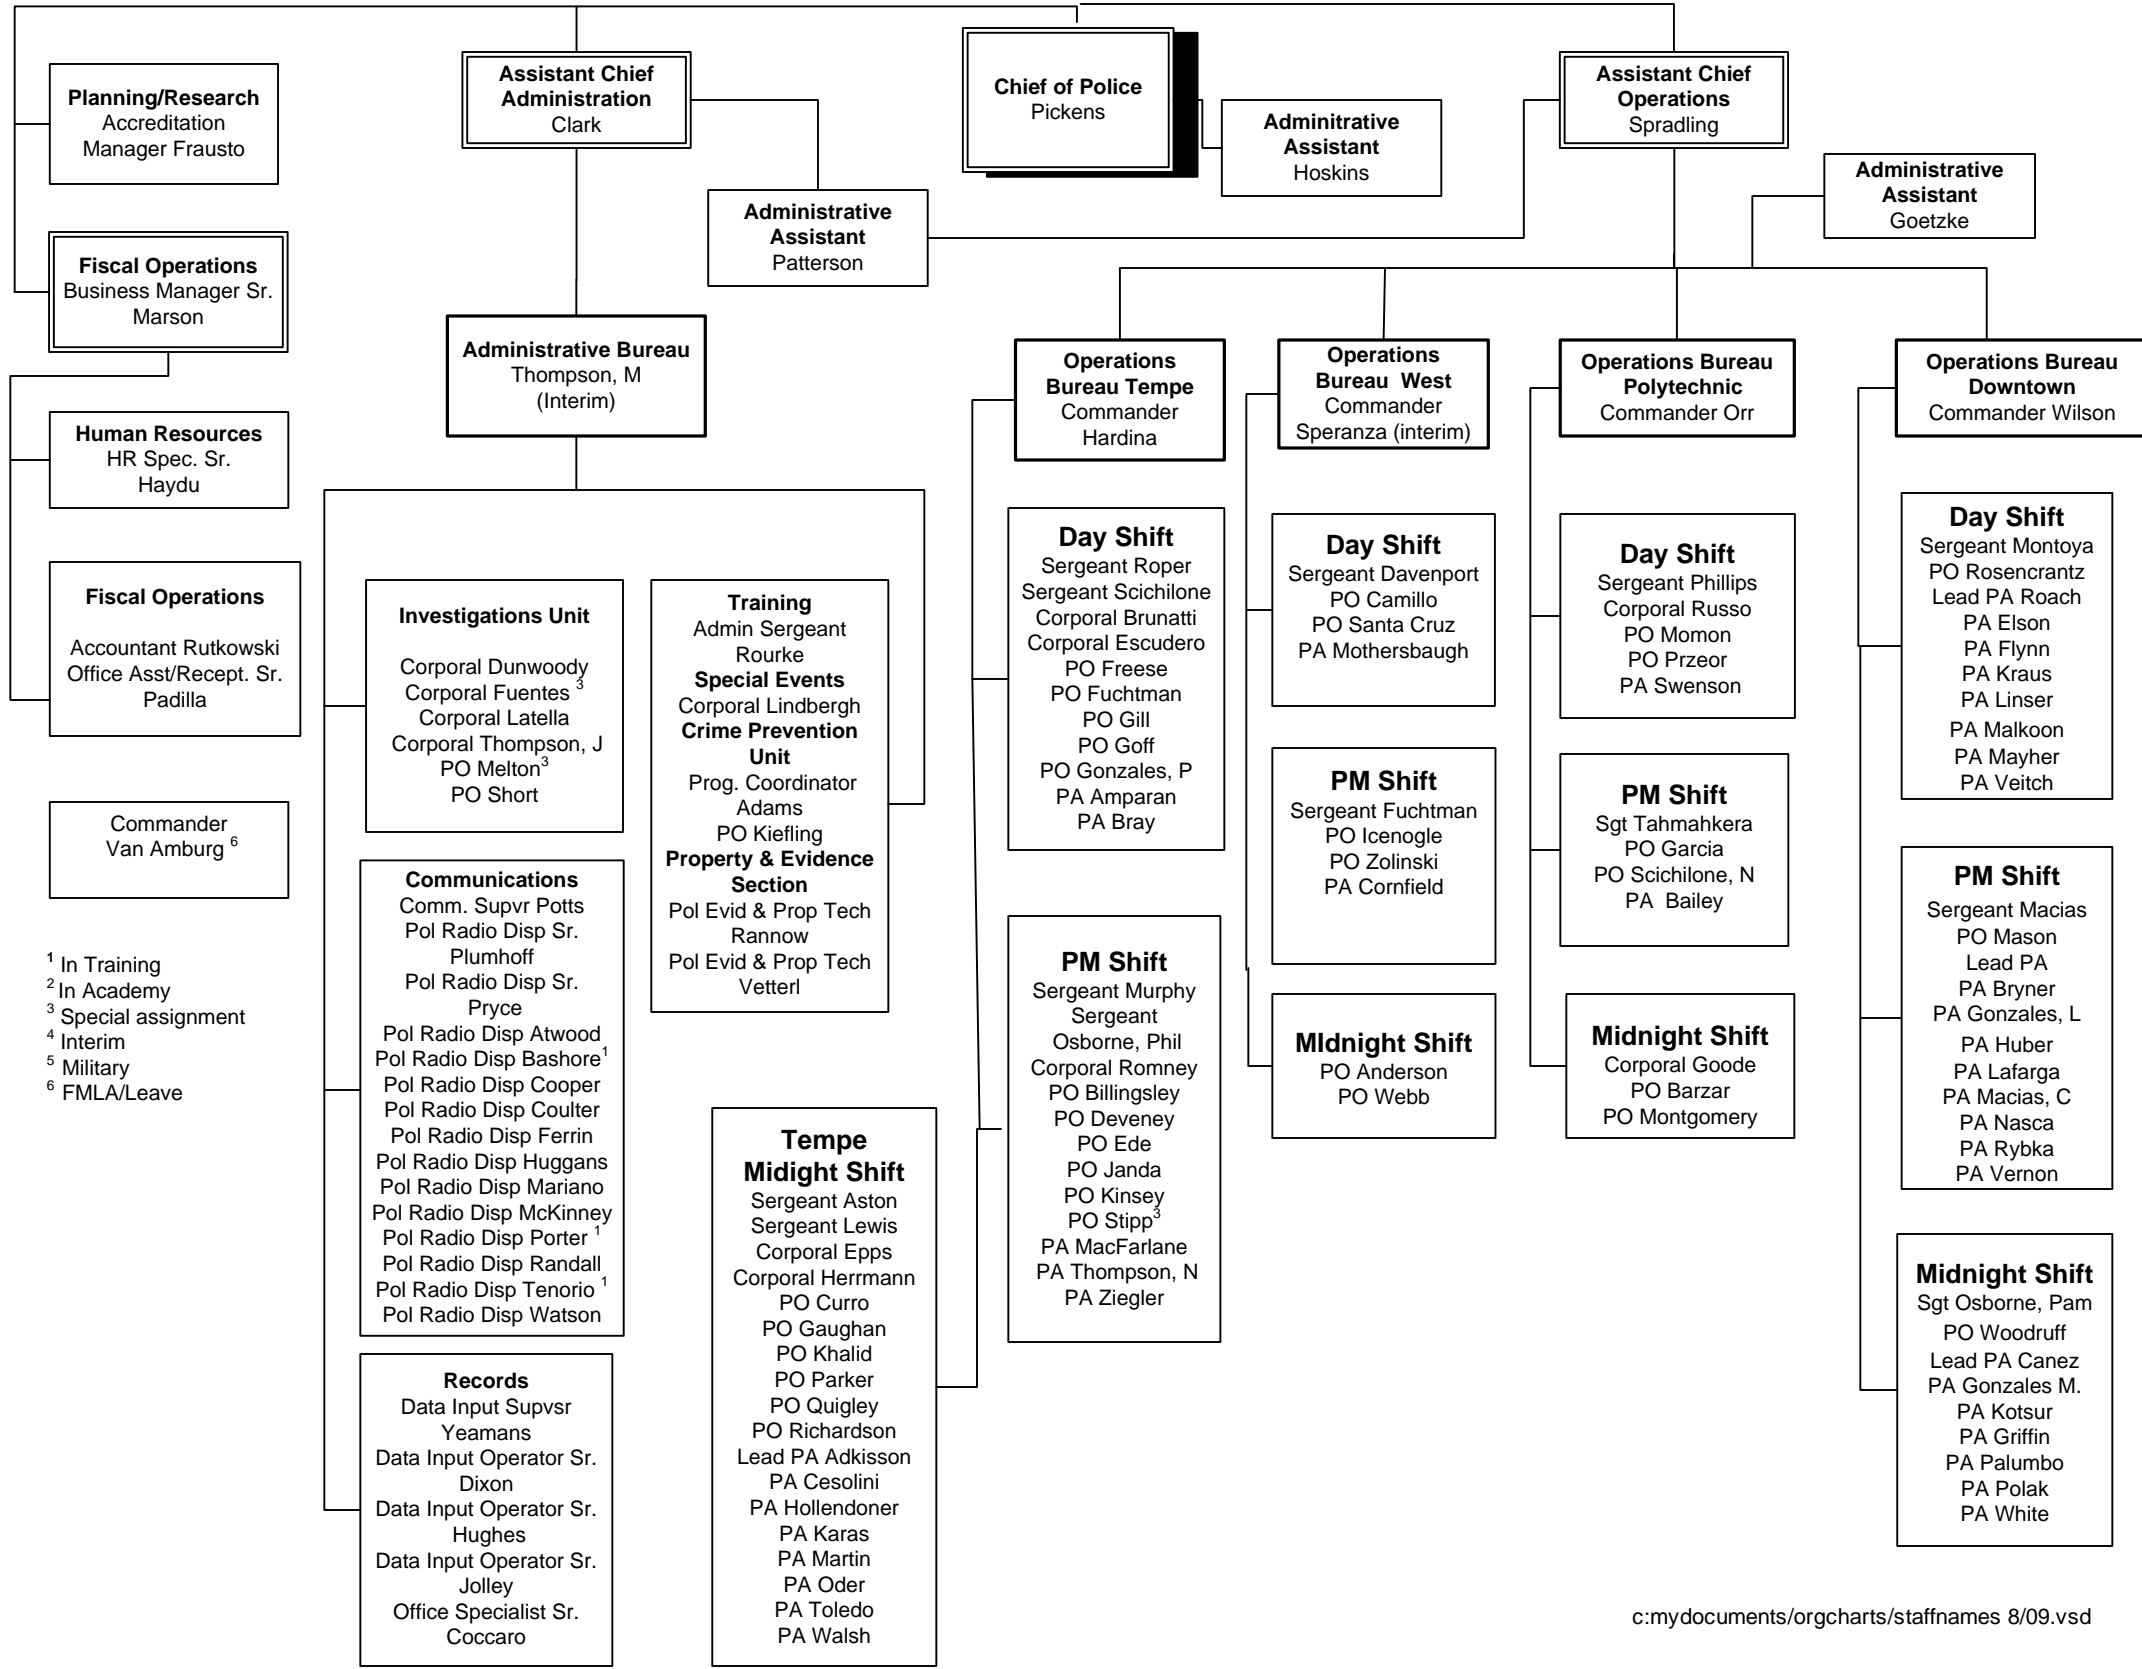

**ARIZONA STATE UNIVERSITY
POLICE DEPARTMENT
STAFFING CHART - 2009**

¹ In Training
² In Academy
³ Special assignment
⁴ Interim
⁵ Military
⁶ FMLA/Leave