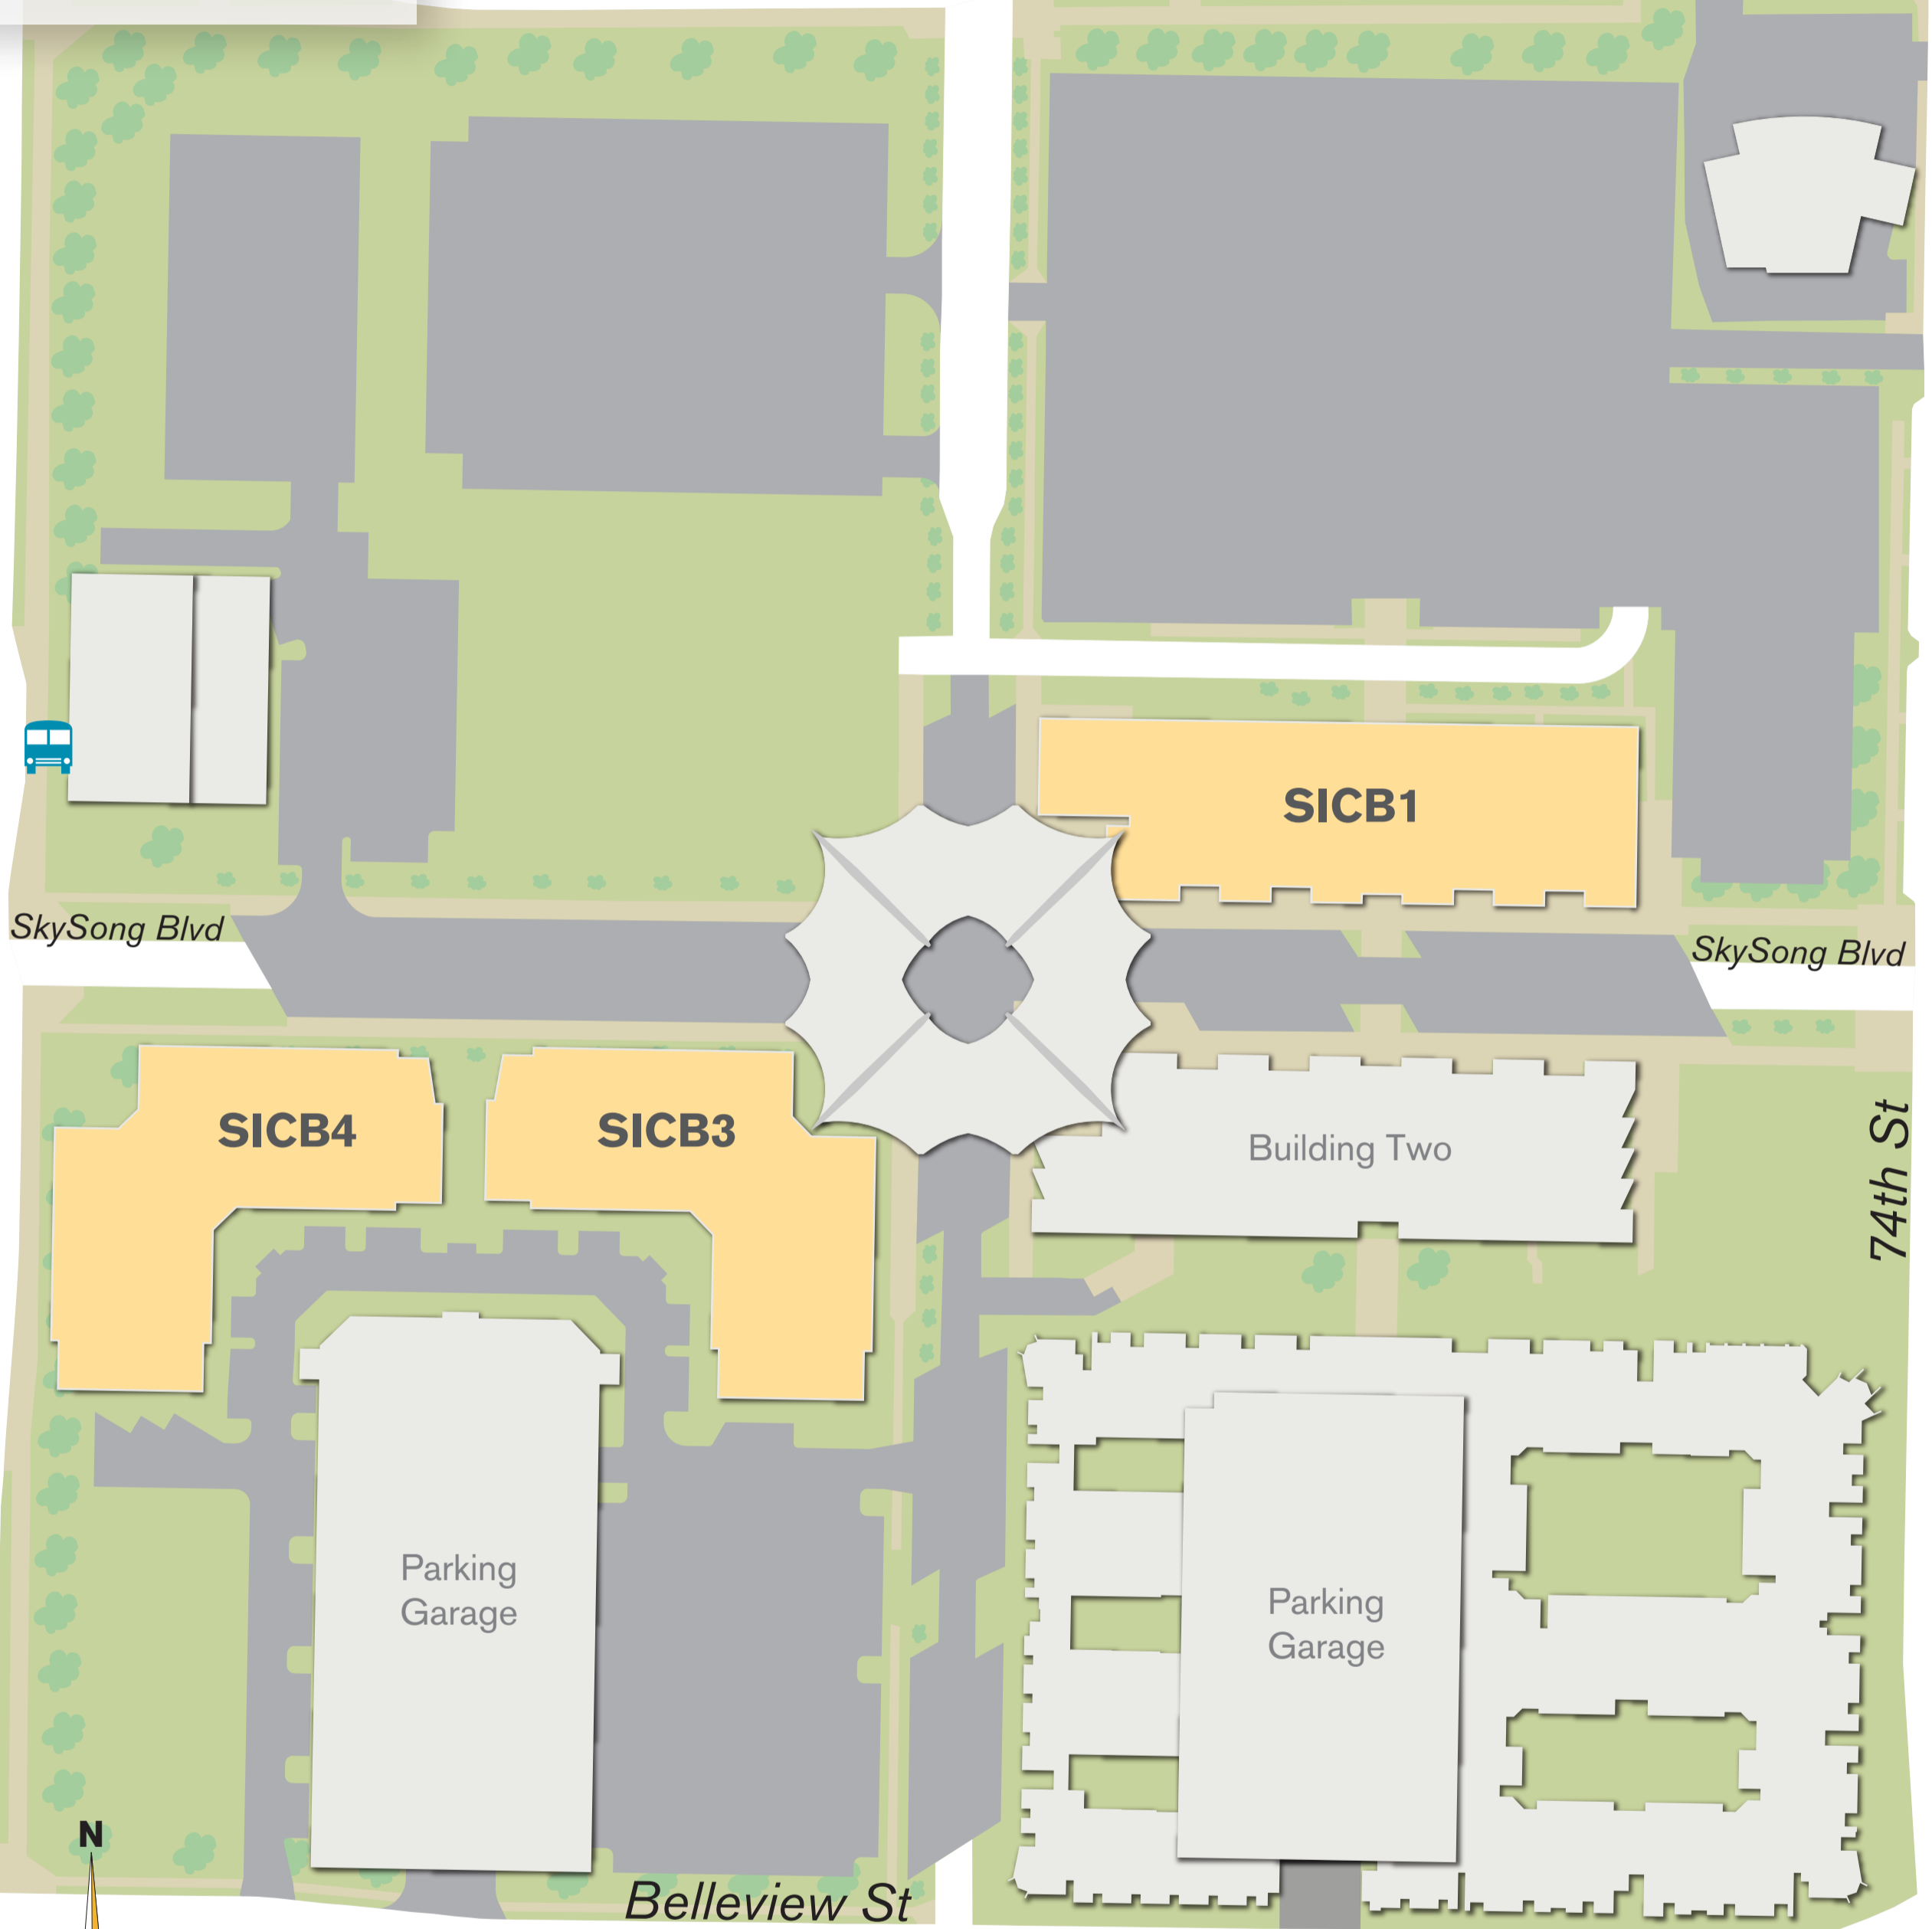

**ASU Layered Map**

You can view more parts of this map by clicking on the Layers button or under View > Navigation Panels > Layers.\*

\*The layer view option is only available with Adobe Reader 8.0  
Download at [adobe.com](http://adobe.com)

McDowell Rd

Culver St

**Skysong Map Legend**

- ASU Building
- Parking Area
- Valley Metro Stop

Map not to scale  
updated 8/2018

**ASU Scottsdale Innovation Center Building One**  
**ASU Scottsdale Innovation Center Building Three**  
**ASU Scottsdale Innovation Center Building Four**

SICB1 3D  
 SICB3 4B  
 SICB4 4B