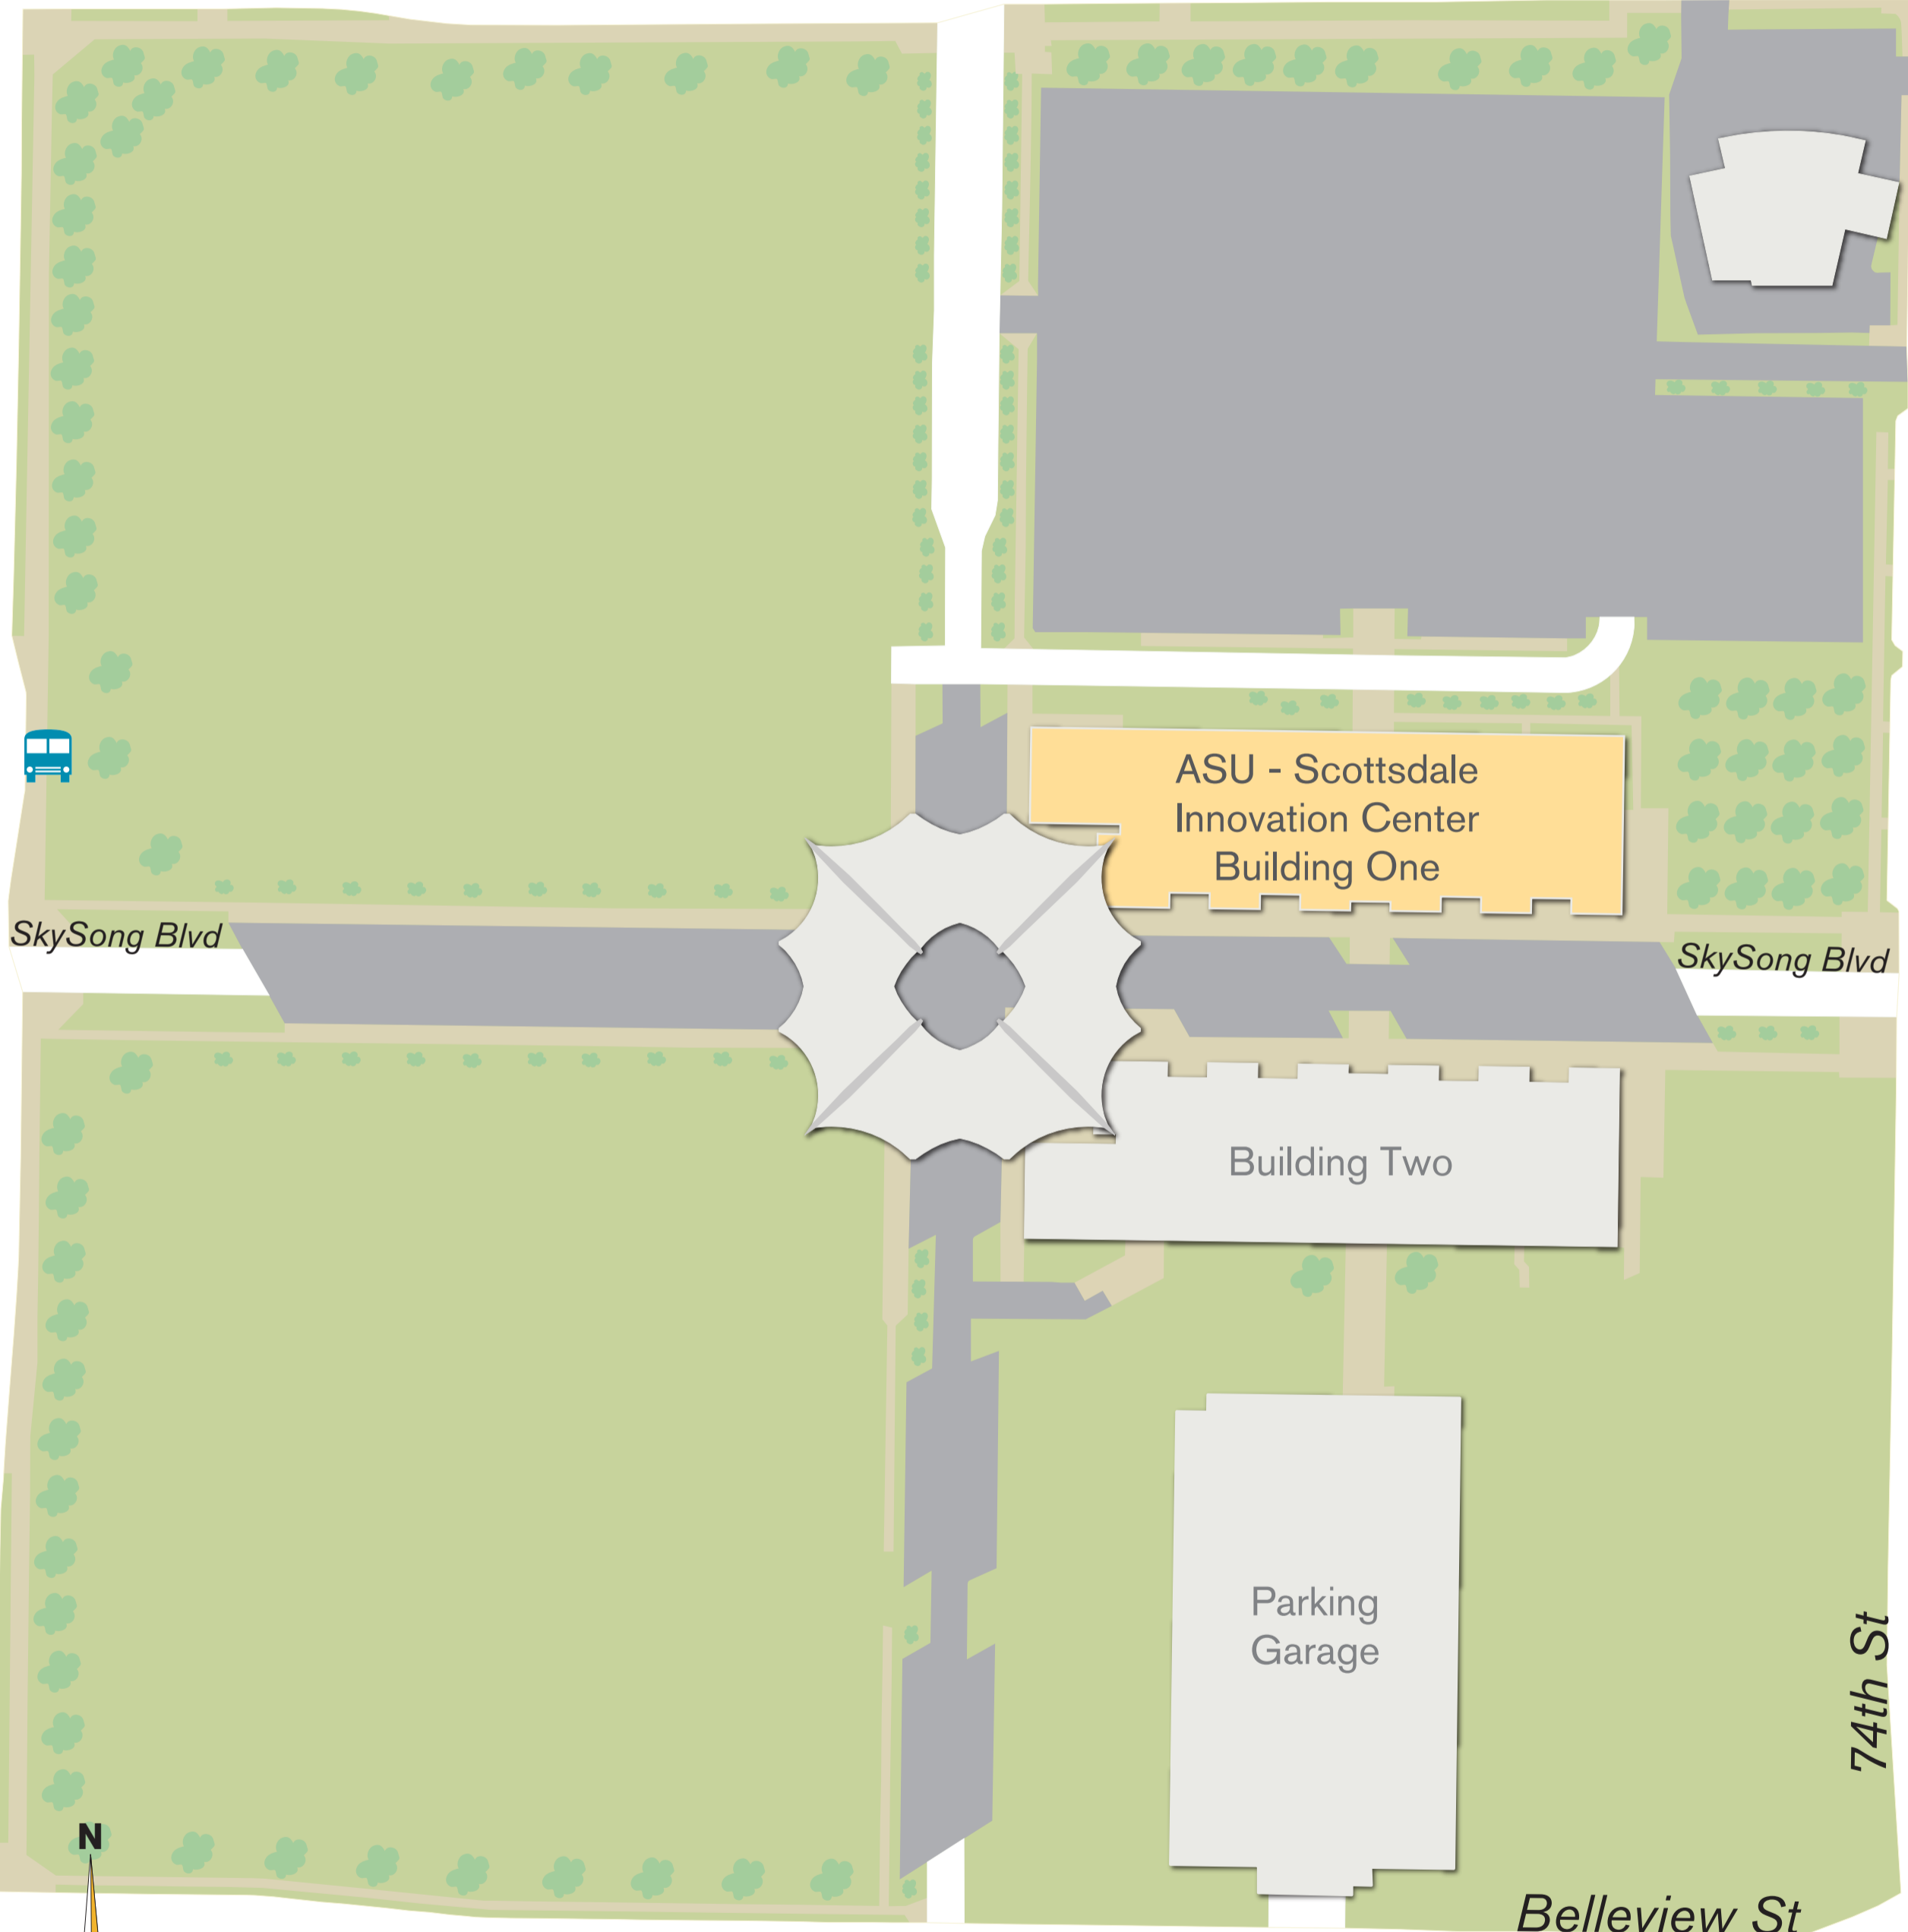

ASU Layered Map

You can view more parts of this map by clicking on the Layers button or under View > Navigation Panels > Layers.*

*The layer view option is only available with Adobe Reader 8.0
Download at adobe.com

McDowell Rd

SkySong Blvd

SkySong Blvd

Culver St

Scottsdale Rd

74th St

Bellevue St

Skysong Map Legend

- ASU Building
- Parking Area

- Valley Metro Stop

Map not to scale
updated 2/9/17