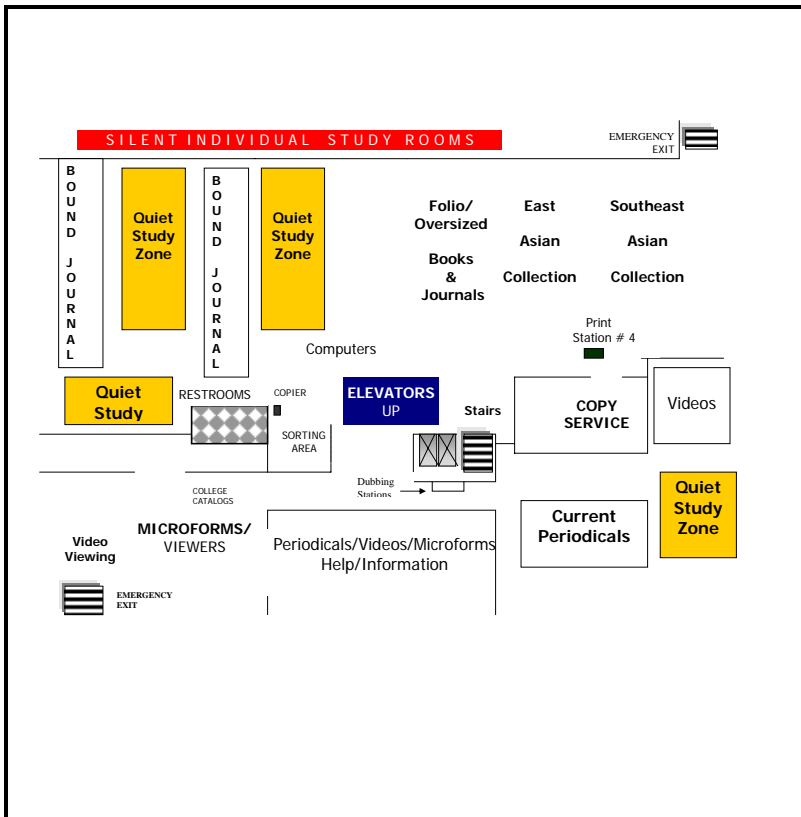

Hayden Library Study Zones

Lower Concourse
Common Study Only

Upper Concourse
Common Study Only

Lower Level
Quiet Study / Silent Study

Key

Silent Study Zones
No conversation allowed.
Please turn off cell phones.

Quiet Study Zones
Quiet conversation only. Cell phones set to vibrate/silent.

Common Study Zones
Groups are encouraged; conversational noise is to be expected.

Level 1 Quiet Study Only

Level 2 Silent Study Only

Level 3 Common Study / Quiet Study Enclosed Silent Study Room

Level 4 No Study Zones