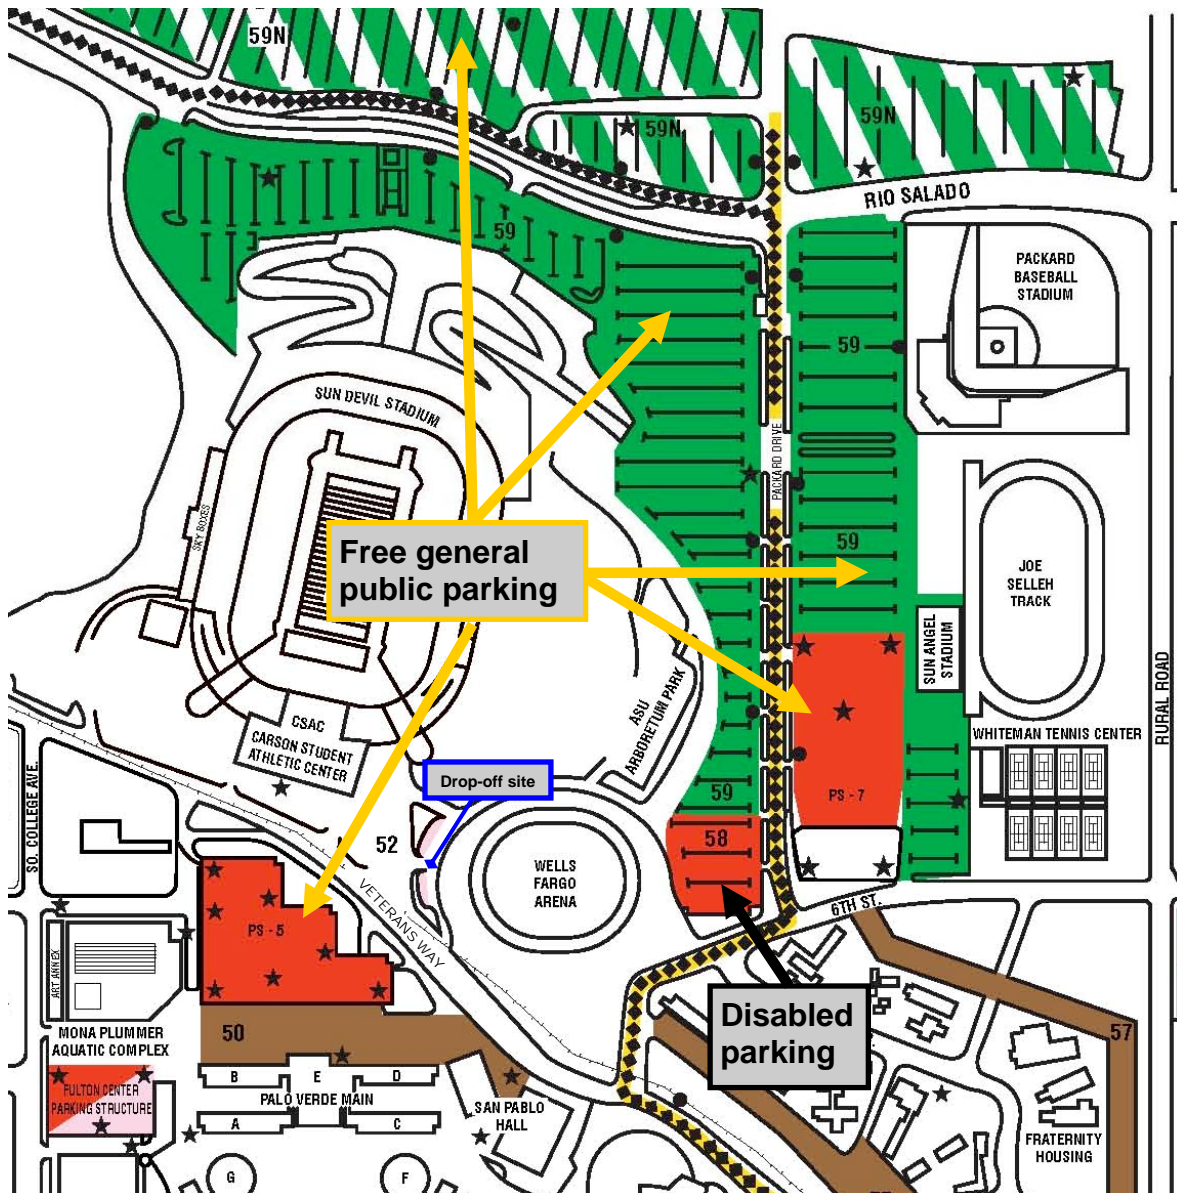

2007 Spring Commencement Parking

Wells Fargo Arena Parking

Parking and Transit Services would like to congratulate all graduates and their families.

Parking tips:

1. Parking is available in Lot 59, Lot 59N, Parking Structure 5 and Parking Structure 7 at **no charge**
2. Free disabled parking is available on a first-come, first-served basis in Lot 58
3. Arrive 45-60 minutes early in order to have ample time to find parking
4. Vehicles parked in any area other than the indicated lots may be cited or towed

For parking questions, please call the ASU Parking and Transit Services Dispatch office at 480-965-0641

Please be advised there are several construction projects causing traffic restrictions near the Tempe campus. For up-to-date information on street closures and restrictions in Tempe, please visit www.tempe.gov/streetclosures