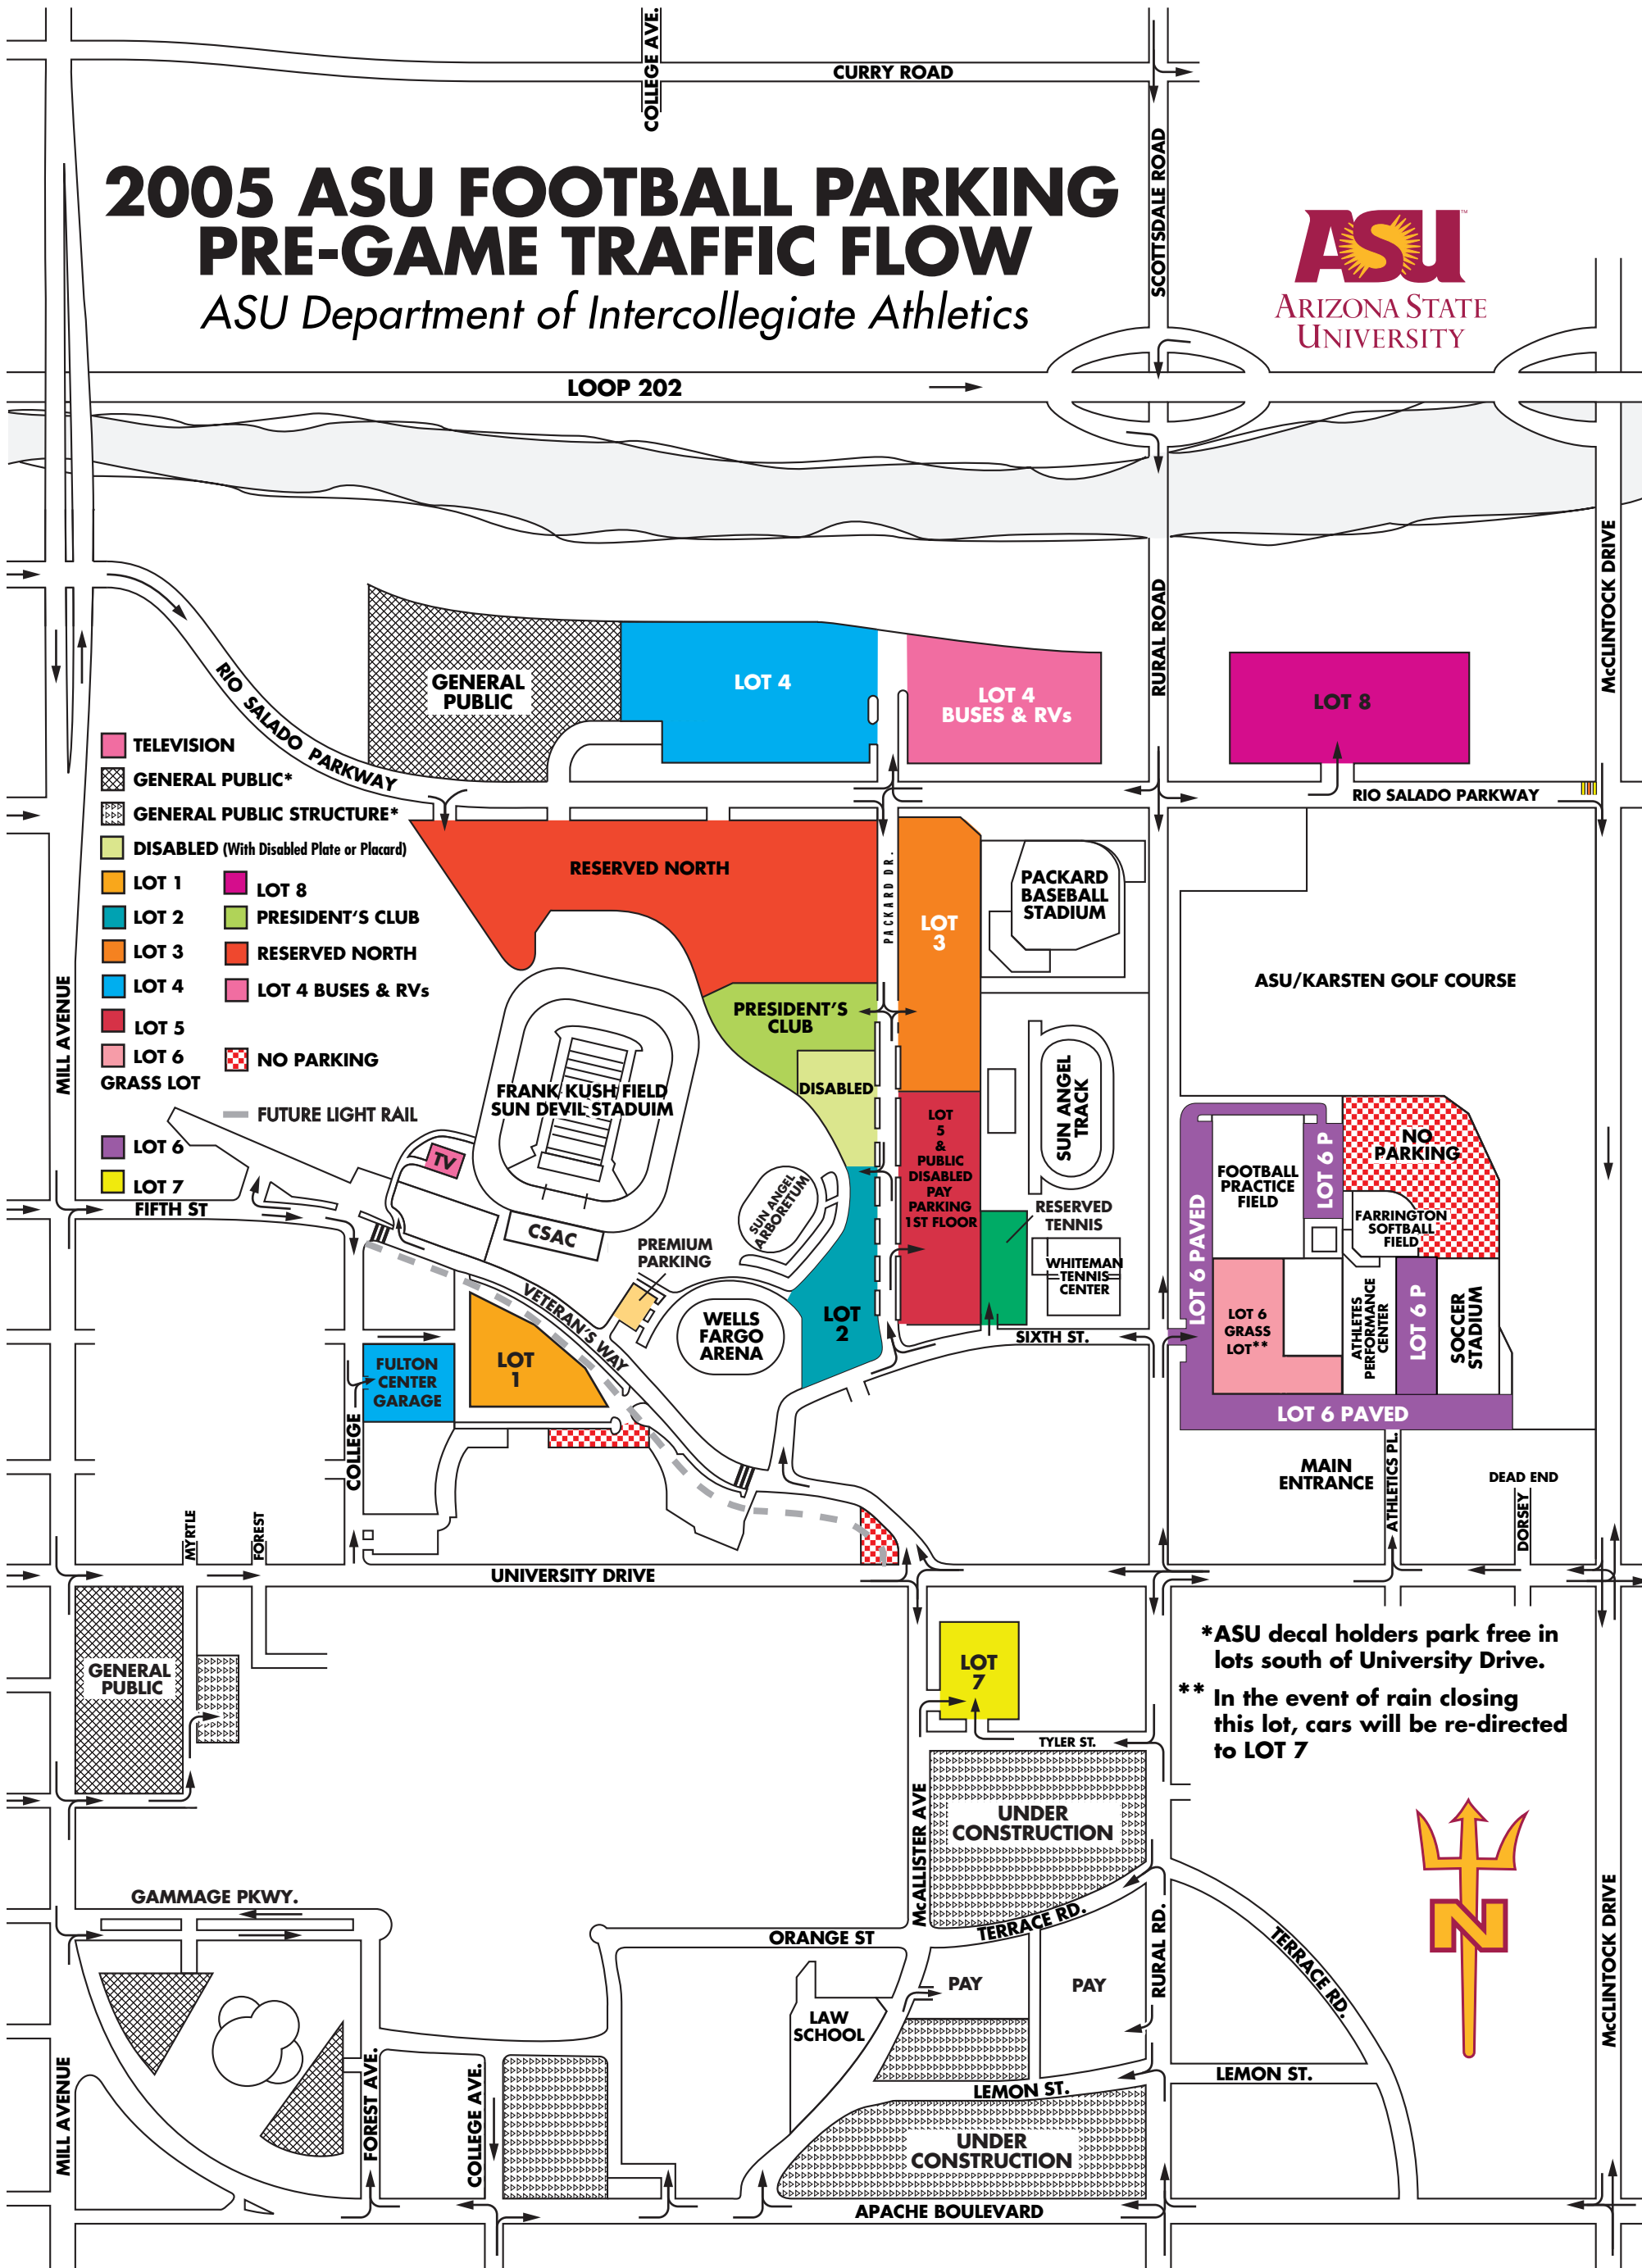

NOTE: MAP NOT DRAWN TO SCALE

# 2005 ASU FOOTBALL PARKING PRE-GAME TRAFFIC FLOW

ASU Department of Intercollegiate Athletics

- TELEVISION
- GENERAL PUBLIC\*
- GENERAL PUBLIC STRUCTURE\*
- DISABLED (With Disabled Plate or Placard)
- LOT 1
- LOT 2
- LOT 3
- LOT 4
- LOT 5
- LOT 6
- GRASS LOT
- LOT 6
- LOT 7
- LOT 8
- PRESIDENT'S CLUB
- RESERVED NORTH
- LOT 4 BUSES & RVs
- NO PARKING
- FUTURE LIGHT RAIL

\*ASU decal holders park free in lots south of University Drive.  
 \*\* In the event of rain closing this lot, cars will be re-directed to LOT 7

"Join the Sun Devil Sports Network 90 minutes before kickoff on the Team Sparky Tailgate Show heard on ESPN Radio 860. After the final gun it is Devil Talk, ASU Football's 90 minute call-in show also heard on ESPN Radio 860."

\*COLORS NOT AN EXACT MATCH TO PARKING PASSES

FIRE STATION