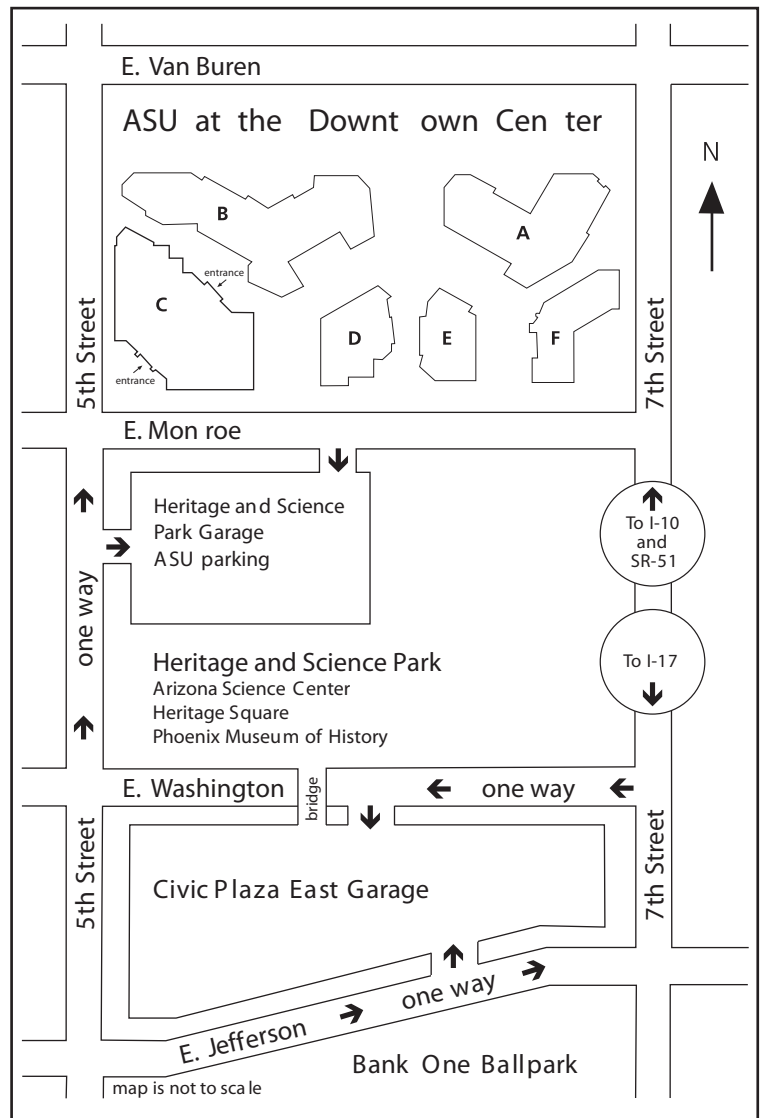

**Arizona State University
Downtown Center**

Located at 502 E. Monroe Street (Building C).
Limited free parking is available.
Call **(480) 965-3046** for more information.

Driving Directions

- From the East Valley, take I-10 West (Los Angeles) and exit 7th Street South.
- From the West Valley, take I-10 East (Tucson) and exit 7th Street South.
- From North Phoenix, take the Squaw Peak Parkway South to I-10 West and exit 7th street South.

Located in Building D

- Arizona Prevention Resource Center Distribution Center and Main Offices 1