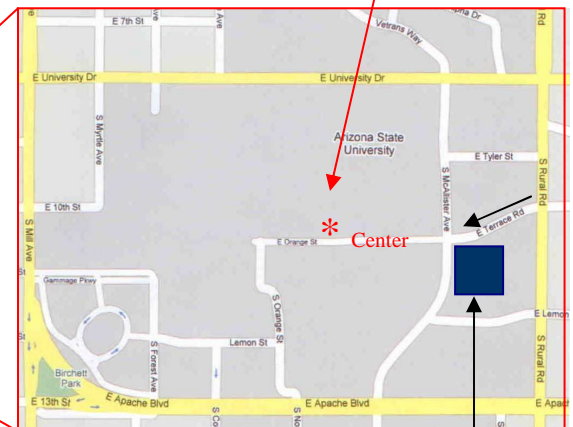

Center for Social Dynamics and Complexity

Arriving from Sky Harbor Airport

All major airlines fly into Sky Harbor International Airport in Phoenix, just a 15-minute drive from campus.

- Take Sky Harbor Blvd. east to Loop 202.
- Take Loop 202 east to Scottsdale/Rural Road (Exit 7).
- Turn right onto Rural Road and proceed to Terrace Ave.
- Turn right (west) onto Terrace.
- Turn right into Visitor Parking in Structure #4.
- From Parking Structure 4, walk to the Center.

For larger image of campus map go to <http://www.asu.edu/clas/csdc/contact/pdf/CSDCCampusmap.pdf>

Parking Structure #4
Visitor parking