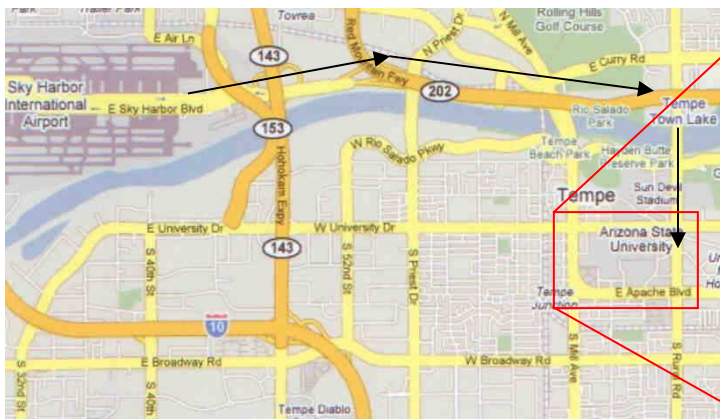

Arriving from Sky Harbor Airport

All major airlines fly into Sky Harbor International Airport in Phoenix, just a 15-minute drive from campus.

- Take Sky Harbor Blvd. east to Loop 202.
- Take Loop 202 east to Scottsdale/Rural Road (Exit 7).
- Turn right onto Rural Road and proceed to Terrace Ave.
- Turn right (west) onto Terrace.
- Turn right into Visitor Parking in Structure #4.
- From Parking Structure 4, walk to the Center.

For larger image of campus map go to <http://www.asu.edu/clas/csdc/contact/pdf/CSDCCampusmap.pdf>

Parking Structure #4
Visitor parking