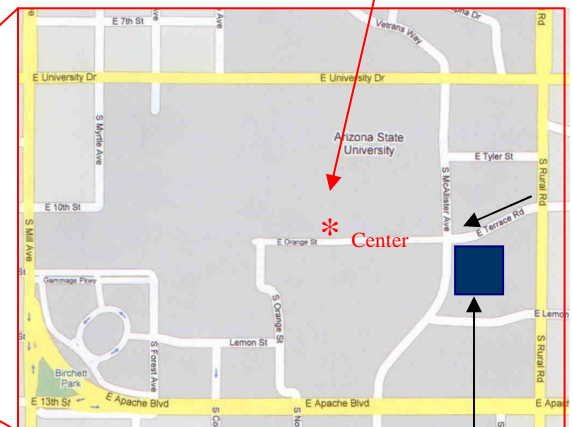

Arriving from Sky Harbor Airport

All major airlines fly into Sky Harbor International Airport in Phoenix, just a 15-minute drive from campus.

- Take Sky Harbor Blvd. east to Loop 202.
- Take Loop 202 east to Scottsdale/Rural Road (Exit 7).
- Turn right onto Rural Road and proceed to Terrace Ave.
- Turn right (west) onto Terrace.
- Turn right into Visitor Parking in Structure #4.
- From Parking Structure 4, walk to the Center.

For larger image of campus map go to <http://www.asu.edu/clas/csdc/contact/pdf/CSDCCampusmap.pdf>

Parking Structure #4
Visitor parking