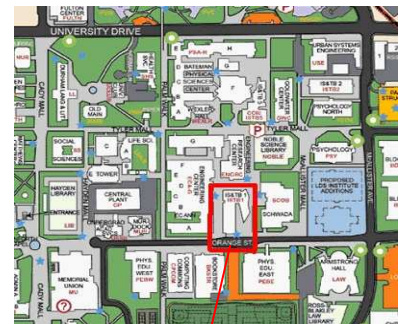

Center for Social Dynamics and Complexity

Arriving from Sky Harbor Airport

All major airlines fly into Sky Harbor International Airport in Phoenix, just a 15-minute drive from campus.

- Take Sky Harbor Blvd. east to Loop 202.
- Take Loop 202 east to Scottsdale/Rural Road (Exit 7).
- Turn right onto Rural Road and proceed to Terrace Ave.
- Turn right (west) onto Terrace.
- Turn right into Visitor Parking in Structure #4.
- From Parking Structure 4, walk to the Center.

For larger image of campus map go to <http://www.asu.edu/clas/csdc/contact/pdf/CSDCCampusmap.pdf>

Parking Structure #4
Visitor parking