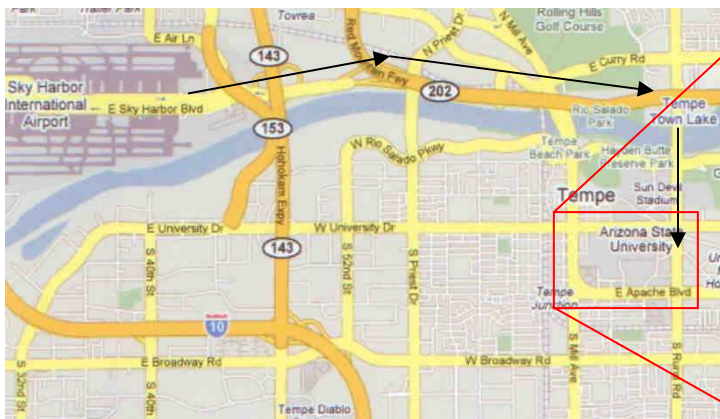

Center for Social Dynamics and Complexity

Arriving from Sky Harbor Airport

All major airlines fly into Sky Harbor International Airport in Phoenix, just a 15-minute drive from campus.

- Take Sky Harbor Blvd. east to Loop 202.
- Take Loop 202 east to Scottsdale/Rural Road (Exit 7).
- Turn right onto Rural Road and proceed to Terrace Ave.
- Turn right (west) onto Terrace.
- Turn right into Visitor Parking in Structure #4.
- From Parking Structure 4, walk to the Center.

For larger image of campus map go to <http://www.asu.edu/clas/csdc/contact/pdf/CSDCCampusmap.pdf>

Parking Structure #4
Visitor parking