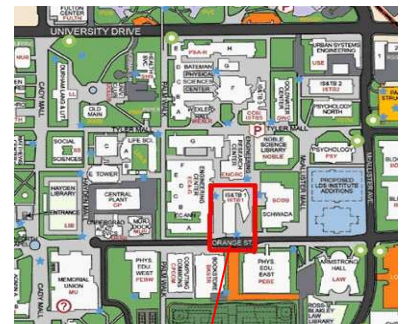

Arriving from Sky Harbor Airport

All major airlines fly into Sky Harbor International Airport in Phoenix, just a 15-minute drive from campus.

- Take Sky Harbor Blvd. east to Loop 202.
- Take Loop 202 east to Scottsdale/Rural Road (Exit 7).
- Turn right onto Rural Road and proceed to Terrace Ave.
- Turn right (west) onto Terrace.
- Turn right into Visitor Parking in Structure #4.
- From Parking Structure 4, walk to the Center.

For larger image of campus map go to <http://www.asu.edu/clas/csdc/contact/pdf/CSDCCampusmap.pdf>

Parking Structure #4
Visitor parking