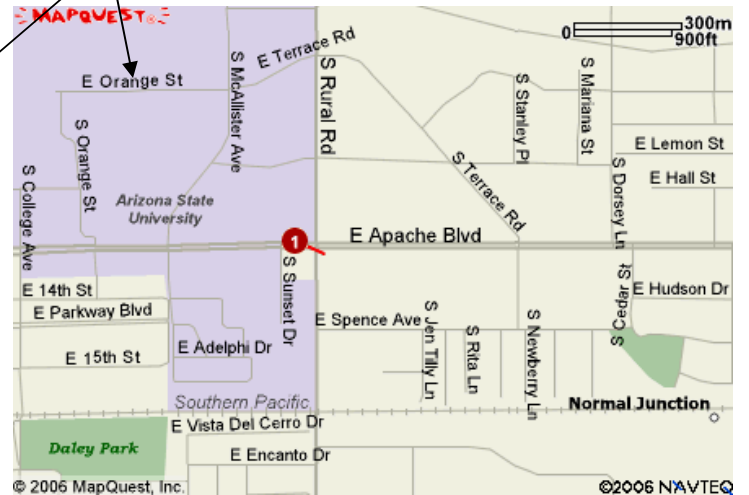

Center for Social Dynamics and Complexity

* Hotel also offers complimentary shuttle service.