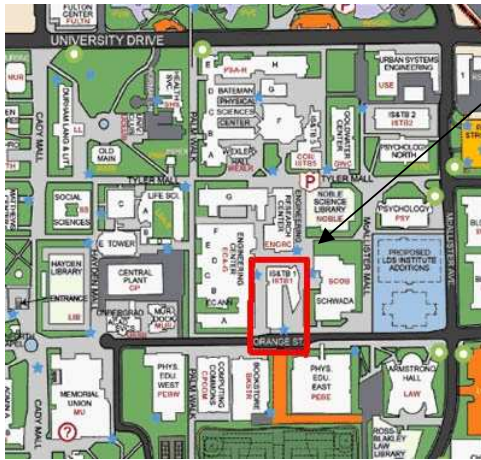

* Hotel also offers complimentary shuttle service.